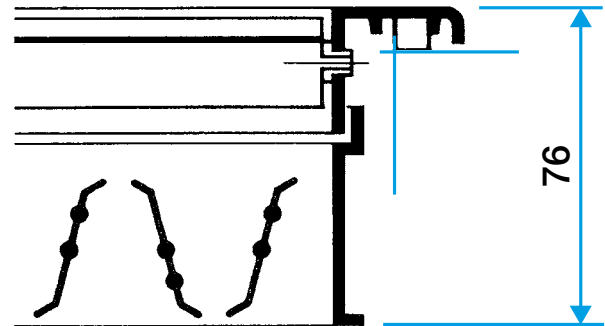

### General data

References	Type of finish	Colour
11050537	Aluminium	Aluminium with mosquito mesh

Wall grille

11050537  
AC 101 F3 200X100

Dimensional data

References	H (mm)	L (mm)
11050537	100	200

Grille AC 101 seule