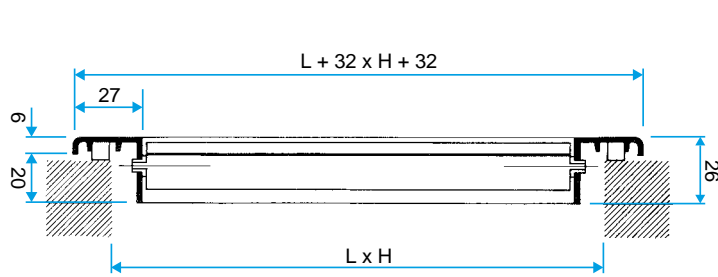

### General data

References	Type of finish	Colour
11050537	Aluminium	Aluminium with mosquito mesh

Wall grille

11050537  
AC 101 F3 200X100

Dimensional data

References	H (mm)	L (mm)
11050537	100	200

Grille AC 101 seule