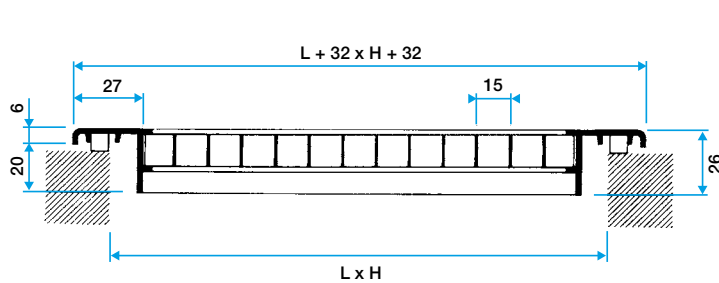

### Main characteristics

- anodised aluminium, natural satin colour,
- square mesh 15 x 15 mm,
- free air passage 90%.
- dimensions from 75 x 75 to 1200 x 6000 mm with increments of 25 mm in length.

### General data

References	Type of finish	Colour
11050650	Aluminium	Aluminium with mosquito mesh

Wall grille

**11050650**  
AC 123 F3 1000x600

Dimensional data

References	H (mm)	L (mm)	Ø plenum (mm)
11050650	600	1000	2X315