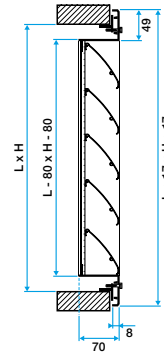

Main characteristics

- horizontal vanes at a 45° incline, pitch 100 mm,
- inner part containing galvanised steel 12 x 12 Ø 1.2 mm square mesh as a bird screen,
- rough aluminium finish.

Accessories

Désignations	References
Adapter 638/639	11003259

General data

References	Type of finish	Colour
11003255	Aluminium	Aluminium with mosquito mesh

Outdoor grille

11003255

AG 639

Dimensional data

References	H (mm)	L (mm)
11003255	600-2000	600-2000

Grille AG 639