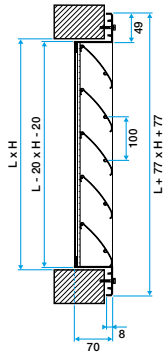

Main characteristics

- horizontal vanes at a 45° incline, pitch 100 mm,
- inner part containing galvanised steel 12 x 12 Ø 1.2 mm square mesh as a bird screen,
- rough aluminium finish.

Accessories

Désignations	References
Adapter 638/639	11003259

General data

References	Type of finish	Colour
11003255	Aluminium	Aluminium with mosquito mesh

Outdoor grille

11003255

AG 639

Dimensional data

References	H (mm)	L (mm)
11003255	600-2000	600-2000

Grille AG 639