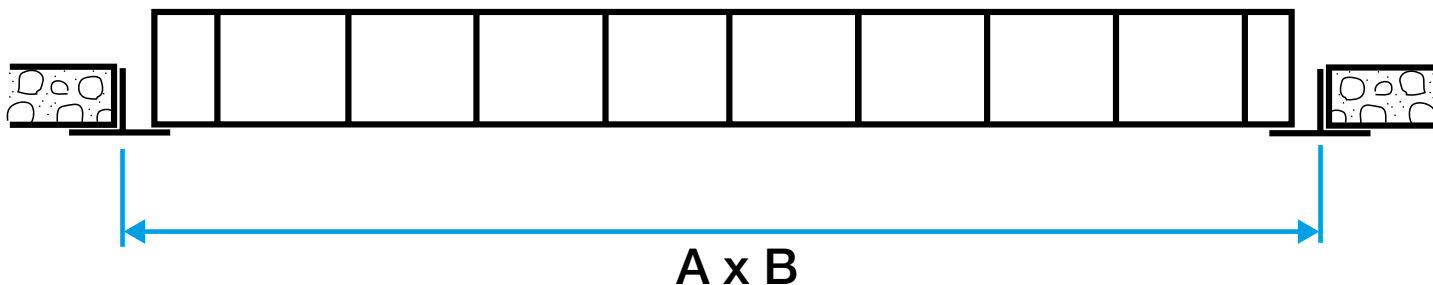

PRODUCT BENEFITS

- easy to install: dimensions suited to 600x600 mm suspended ceiling tiles.

Principles of operation

The AO 123 frameless grille with 15x15 mm square mesh enables good air extraction in the place of a suspended ceiling tile.

Installation

- installed in place of suspended ceiling tile,
- gravity attachment on T-bar frame.

Reference arguments

AO 123 Z

- 15 x 15 mm straight square mesh grille without frame. AU 123 Z
- AU124 Z straight square mesh grille 15 x 15 mm with slim 5 mm frame.
- 15 x 15 mm square mesh grille 45° incline with slim 5 mm frame.
- Aluminium with epoxy paint finish, RAL 9003 White 30%. AO 251
- Grille with fins at 45° incline.
- Anodised aluminium with natural finish or epoxy paint RAL 9003 white 30% (model AO 251). SC 370
- Slotted plate with 45% free air passage, no frame.
- Steel with epoxy paint finish, RAL 9003 white 30%.
- Gravity attachment on T-bar ceiling system.

Main characteristics

- frameless grille,
- straight square mesh 15 x 15 mm,
- aluminium with epoxy paint RAL 9003 white 30%,
- dimensions suited to standard suspended ceiling panels 600 x 600 mm and 1200 x 600 mm.
- dimensions from 100 x 100 to 1200 x 600 mm with increments of 25 mm in length & height for the extended range.

Ceiling grille, Ceiling grille

11050662

A0123Z F0 1198X598 RAL9003 30% STD

Dimensional data

References	A (mm)	A x B* (mm)	B (mm)
11050662	1200	1200X600	600

Grille AO 123

Airflow data

References	Comfort airflow for Lw < NR 25 (m³/h)
11050662	2000