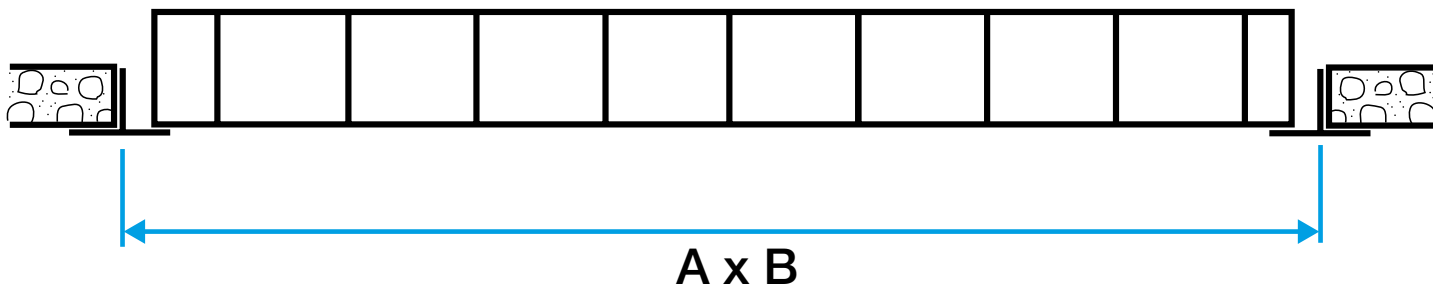

PRODUCT BENEFITS

- easy to install: dimensions suited to 600x600 mm suspended ceiling tiles.

Principles of operation

The AO 123 frameless grille with 15x15 mm square mesh enables good air extraction in the place of a suspended ceiling tile.

Installation

- installed in place of suspended ceiling tile,
- gravity attachment on T-bar frame.

Reference arguments

AO 123 Z

- 15 x 15 mm straight square mesh grille without frame. AU 123 Z
- AU124 Z straight square mesh grille 15 x 15 mm with slim 5 mm frame.
- 15 x 15 mm square mesh grille 45° incline with slim 5 mm frame.
- Aluminium with epoxy paint finish, RAL 9003 White 30%. AO 251
- Grille with fins at 45° incline.
- Anodised aluminium with natural finish or epoxy paint RAL 9003 white 30% (model AO 251). SC 370
- Slotted plate with 45% free air passage, no frame.
- Steel with epoxy paint finish, RAL 9003 white 30%.
- Gravity attachment on T-bar ceiling system.

Main characteristics

- frameless grille,
- straight square mesh 15 x 15 mm,
- aluminium with epoxy paint RAL 9003 white 30%,
- dimensions suited to standard suspended ceiling panels 600 x 600 mm and 1200 x 600 mm.
- dimensions from 100 x 100 to 1200 x 600 mm with increments of 25 mm in length & height for the extended range.

Ceiling grille, Ceiling grille

11050661

A0123Z F0 598X598 RAL9003 30% STD

Dimensional data

References	A (mm)	A x B* (mm)	B (mm)	Plenum height (mm)
11050661	600	600X600	600	300

Grille AO 123

Airflow data

References	Comfort airflow for $L_w < NR 25$ (m ³ /h)
11050661	1000