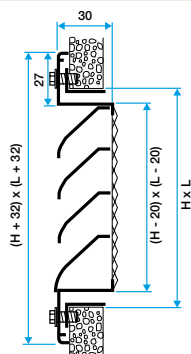

## Dimensional data

References	H (mm)	L (mm)
11052032	200	200

Grille AWA 251 with F4 mounting frame