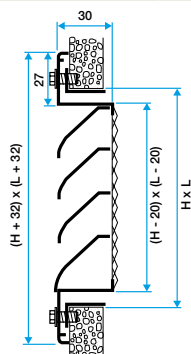

Fields of application

New, Refurbishment, Non-residential buildings

Installation

- for installation on wall,
- visible screw attachment in frame.

Reference arguments

- AWA 251 anodised aluminium wall-mounted outdoor grille
- Fresh air inlet or extract air outlet
- 400x400 mm
- Extruded aluminium frame with extruded aluminium horizontal rain guard vanes at 45° incline
- 25 mm pitch between vanes
- Interior section with protective square 12 x 12 mm mesh screen, Ø 1.2 mm galvanised steel.
- Attachment to wall by screw in pre-drilled outer frame
- Accessory: galvanised steel plate mounting adapter and connection plenum with MT rear connection F3

Main characteristics

- outdoor wall grille for air intake or outlet,
- extruded aluminium frame,
- extruded aluminium horizontal vanes with rain protection,
- vane pitch 25 mm,
- interior section featuring a diamond mesh protective screen 10 x 30 diam. 0.8 mm,
- anodised aluminium finish, natural satin hue,
- visible screw attachment in frame.

Accessories

Désignations	References
Adapter F4 400X400	11053466

General data

References	Type of finish	Colour
11052045	Aluminium	Aluminium with mosquito mesh

Outdoor grille

11052045
AWA251 400X400

Dimensional data

References	H (mm)	L (mm)
11052045	400	400

Grille AWA 251 with F4 mounting frame