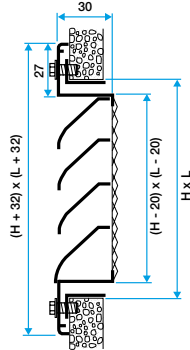

Fields of application

New, Refurbishment, Non-residential buildings

Installation

- for installation on wall,
- visible screw attachment in frame.

Reference arguments

• AWA 251 outdoor wall grille, anodised aluminium or epoxy coating. • Fresh air intake or contaminated air outlet. • Extruded aluminium frame and horizontal extruded aluminium rain protection vanes at a 45° incline. • Vane pitch 25 mm. • Interior section with galvanised steel square mesh 12x12 mm protective screen, Ø 1.2 mm. • Screw attachment to wall in pre-drilled outer frame. • Dimensions: from 200 x 75 to 1200 x 1200 mm in increments of 25 mm in L and H. • Options: stainless steel bird screen and galvanised anti-insect mesh. • Accessory: galvanised steel adapter and connection plenum with MT F3 rear connection.

Main characteristics

- outdoor wall grille for air intake or outlet,
- extruded aluminium frame,
- extruded aluminium horizontal vanes with rain protection,
- vane pitch 25 mm,
- interior section featuring a diamond mesh protective screen 10 x 30 diam. 0.8 mm,
- anodised aluminium finish, natural satin hue,
- visible screw attachment in frame.

General data

References	Type of finish	Colour
11002504	Aluminium	Aluminium with mosquito mesh

Outdoor grille

11002504

AWA251 OUTDOOR GRILLE

Dimensional data

References	H (mm)	L (mm)
11002504	75-1200	200-1200