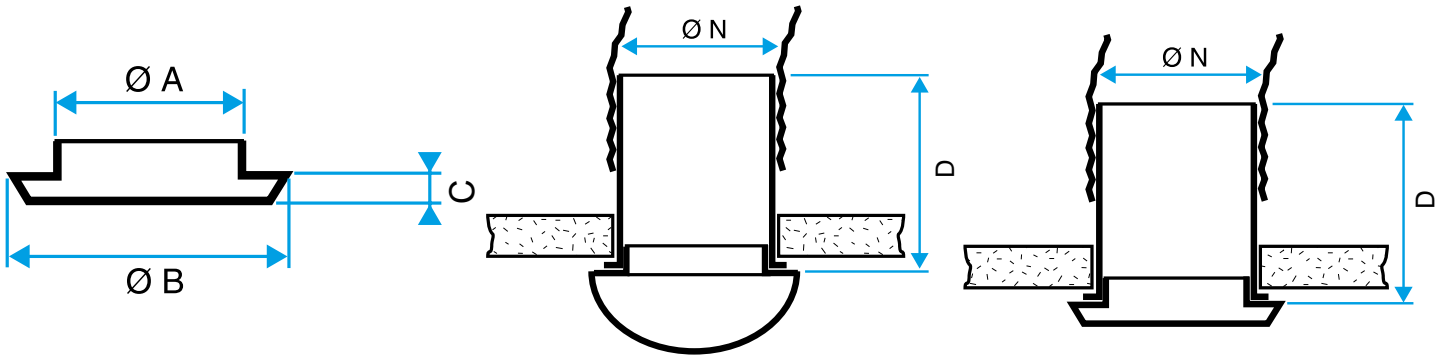

Multi-occupancy residential housing, Individual residential housing, New, Refurbishment

Installation

0

Reference arguments

- Plastic terminals for extract (BIP) and supply (BIO Design).
- Ø 125 shaft required to mount square BIO Design terminal Ø 125.
- Trident sleeve for installation in plasterboard: - Ø 80 mm: BIP, BIO Design, BAHIA Curve, Bap'SI, - Ø 125 mm: BIP and BIO Design with shaft Ø 125 mm, BAHIA Curve, Bap'SI, humidity-controlled Ø 125/80 mm: BAHIA Curve.
- Claw-fit sleeve: - Ø 80 mm only, - composition: 1 collar and 3 extensions, - supplied with a locking washer, - extensions to increase height sold separately.

Main characteristics

- BIP and BIO fixed ventilation grilles,
- air supply and exhaust,
- available in 3 diameters: 80 mm, Ø 80 mm and Ø 125 mm,
- Ø 80 offers airflow of 60 m³/h,
- Ø 100 offers airflow of 90 m³/h,
- Ø 125 offers airflow of 110 m³/h,
- easy to maintain.

Fixed ventilation grille

11022061

BIO Design Ø 125 mm - White

Dimensional data

References	H (mm)	w (mm)	L (mm)	Ø connection (mm)
11022061	162	162	31	125

Grille BIO Design rectangulaire D 80 mm

Grille BIO Design carré D 80 mm

Grille BIO Design carré D 125 mm

BIP / BIO terminal only

BIO terminal with sleeve

Bouche BIP avec manchette