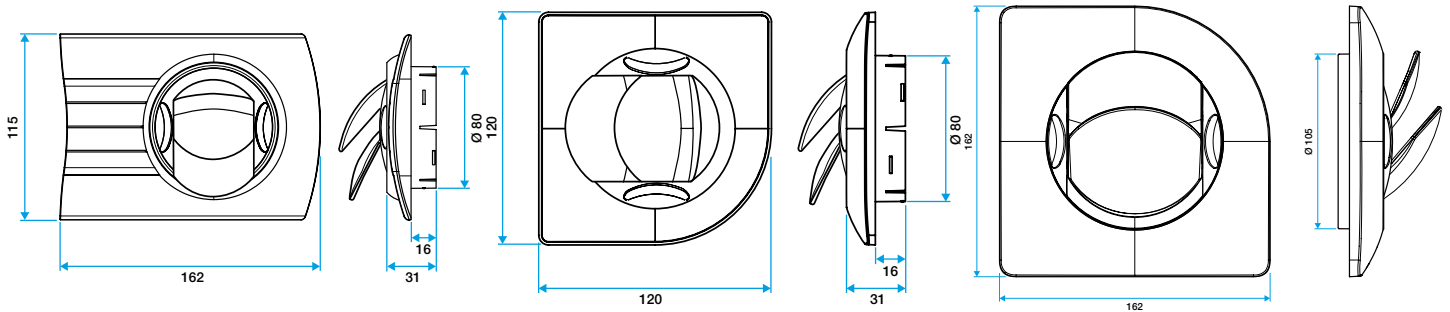

Main characteristics

- BIP and BIO fixed ventilation grilles,
- air supply and exhaust,
- available in 3 diameters: 80 mm, Ø 80 mm and Ø 125 mm,
- Ø 80 offers airflow of 60 m³/h,
- Ø 100 offers airflow of 90 m³/h,
- Ø 125 offers airflow of 110 m³/h,
- easy to maintain.

Accessories

Désignations	References
Trident sleeve Ø 125 mm	11033007
Pack of 3 blanking pieces for BIO Design fixed plastic grille D 80 mm - White	11022063

General data

References	Colour
11022061	Lagoon blue

Fixed ventilation grille

11022061

BIO Design Ø 125 mm - White

Dimensional data

References	H (mm)	w (mm)	L (mm)	Ø connection (mm)
11022061	162	162	31	125

Grille BIO Design rectangulaire D 80 mm

Grille BIO Design carré D 80 mm

Grille BIO Design carré D 125 mm

BIP / BIO terminal only

BIO terminal with sleeve

Bouche BIP avec manchette