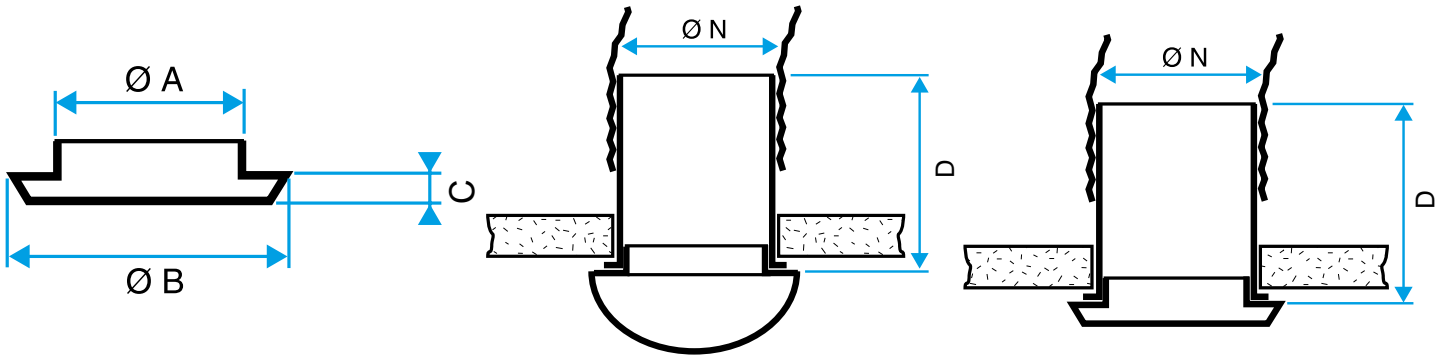

## Reference arguments

- Plastic terminals for extract (BIP) and supply (BIO Design).
- Ø 125 shaft required to mount square BIO Design terminal Ø 125.
- Trident sleeve for installation in plasterboard: - Ø 80 mm: BIP, BIO Design, BAHIA Curve, Bap'SI, - Ø 125 mm: BIP and BIO Design with shaft Ø 125 mm, BAHIA Curve, Bap'SI, humidity-controlled Ø 125/80 mm: BAHIA Curve.
- Claw-fit sleeve: - Ø 80 mm only, - composition: 1 collar and 3 extensions, - supplied with a locking washer, - extensions to increase height sold separately.

## Main characteristics

- BIP and BIO fixed ventilation grilles,
- air supply and exhaust,
- available in 3 diameters: 80 mm, Ø 80 mm and Ø 125 mm,
- Ø 80 offers airflow of 60 m<sup>3</sup>/h,
- Ø 100 offers airflow of 90 m<sup>3</sup>/h,
- Ø 125 offers airflow of 110 m<sup>3</sup>/h,
- easy to maintain.

## General data

References	Colour
11022064	Lagoon blue

Fixed ventilation grille

11022064

BIO Design rectangular Ø 80 mm - White

Dimensional data

References	H (mm)	w (mm)	L (mm)	Ø connection (mm)
11022064	115	162	31	80

Grille BIO Design rectangulaire D 80 mm

Grille BIO Design carré D 80 mm

Grille BIO Design carré D 125 mm

BIP / BIO terminal only

BIO terminal with sleeve

Bouche BIP avec manchette