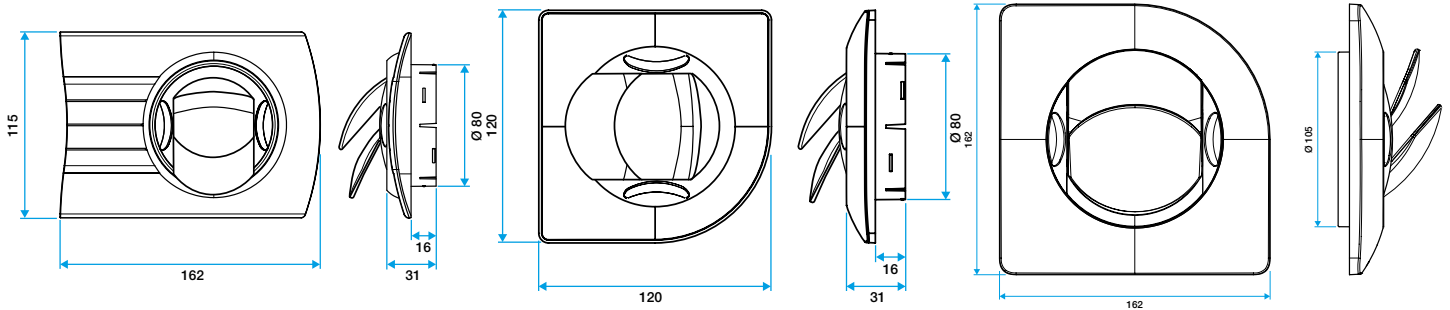

## Reference arguments

- Plastic terminals for extract (BIP) and supply (BIO Design).
- Ø 125 shaft required to mount square BIO Design terminal Ø 125.
- Trident sleeve for installation in plasterboard: - Ø 80 mm: BIP, BIO Design, BAHIA Curve, Bap'SI, - Ø 125 mm: BIP and BIO Design with shaft Ø 125 mm, BAHIA Curve, Bap'SI, humidity-controlled Ø 125/80 mm: BAHIA Curve.
- Claw-fit sleeve: - Ø 80 mm only, - composition: 1 collar and 3 extensions, - supplied with a locking washer, - extensions to increase height sold separately.

## Main characteristics

- BIP and BIO fixed ventilation grilles,
- air supply and exhaust,
- available in 3 diameters: 80 mm, Ø 80 mm and Ø 125 mm,
- Ø 80 offers airflow of 60 m<sup>3</sup>/h,
- Ø 100 offers airflow of 90 m<sup>3</sup>/h,
- Ø 125 offers airflow of 110 m<sup>3</sup>/h,
- easy to maintain.

## General data

References	Colour
11022064	Lagoon blue

Fixed ventilation grille

11022064

BIO Design rectangular Ø 80 mm - White

Dimensional data

References	H (mm)	w (mm)	L (mm)	Ø connection (mm)
11022064	115	162	31	80

Grille BIO Design rectangulaire D 80 mm

Grille BIO Design carré D 80 mm

Grille BIO Design carré D 125 mm

BIP / BIO terminal only

BIO terminal with sleeve

Bouche BIP avec manchette