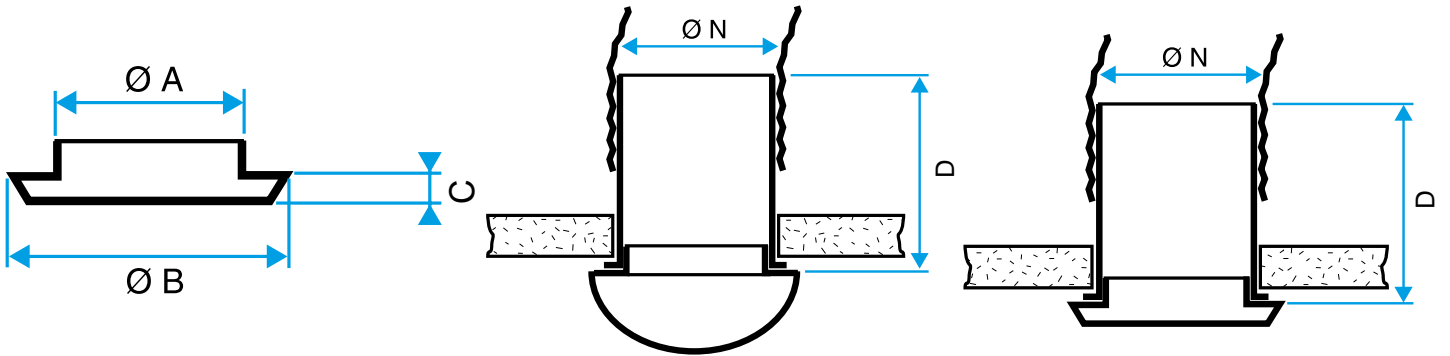

Multi-occupancy residential housing, Individual residential housing, New, Refurbishment

Installation

0

Reference arguments

Air supply

- Dirigible BIO Design terminals, square or rectangular. Associate a Ø 125 mm shaft to connect the Ø 125 mm square BIO Design terminal.
- Individual houses and multi-occupancy housing.

Main characteristics

- BIP and BIO fixed ventilation grilles,
- air supply and exhaust,
- available in 3 diameters: 80 mm, Ø 80 mm and Ø 125 mm,
- Ø 80 offers airflow of 60 m³/h,
- Ø 100 offers airflow of 90 m³/h,
- Ø 125 offers airflow of 110 m³/h,
- easy to maintain.

Fixed ventilation grille

11022065

BIO Design square Ø 80 mm - White

Dimensional data

References	H (mm)	w (mm)	L (mm)	Ø connection (mm)
11022065	120	120	31	80

Grille BIO Design rectangulaire D 80 mm

Grille BIO Design carré D 80 mm

Grille BIO Design carré D 125 mm

BIP / BIO terminal only

BIO terminal with sleeve

Bouche BIP avec manchette