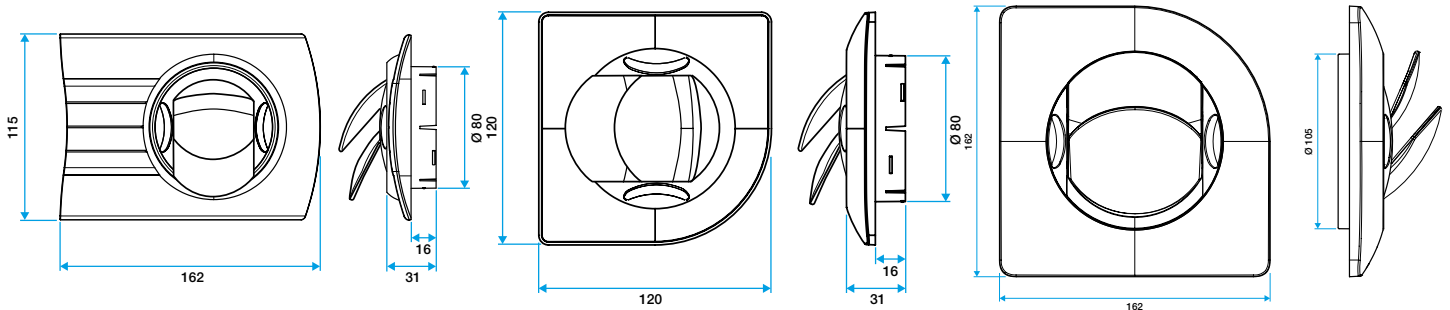

Main characteristics

- BIP and BIO fixed ventilation grilles,
- air supply and exhaust,
- available in 3 diameters: 80 mm, Ø 80 mm and Ø 125 mm,
- Ø 80 offers airflow of 60 m³/h,
- Ø 100 offers airflow of 90 m³/h,
- Ø 125 offers airflow of 110 m³/h,
- easy to maintain.

Accessories

Désignations	References
Trident sleeve Ø80	11022074
Pack of 3 blanking pieces for BIO Design fixed plastic grille D 80 mm - White	11022063
Shoulder sleeve Ø 80 mm	11012490

General data

References	Colour
11022065	Lagoon blue

Fixed ventilation grille

11022065

BIO Design square Ø 80 mm - White

Dimensional data

References	H (mm)	w (mm)	L (mm)	Ø connection (mm)
11022065	120	120	31	80

Grille BIO Design rectangulaire D 80 mm

Grille BIO Design carré D 80 mm

Grille BIO Design carré D 125 mm

BIP / BIO terminal only

BIO terminal with sleeve

Bouche BIP avec manchette