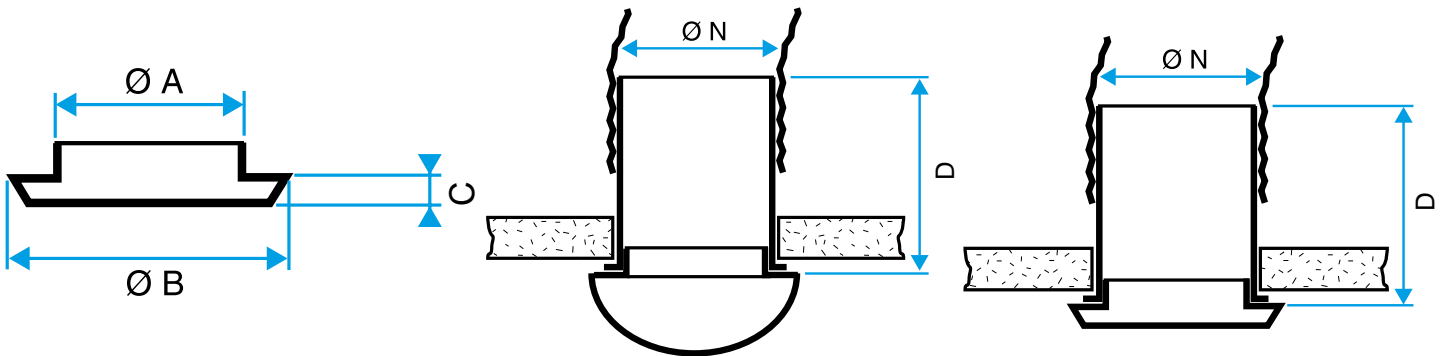

## 11012402 BIO Ø 80 mm - White

Dimensional data

References	Ø A (mm)	Ø B (mm)	Ø C (mm)	Ø D (mm)	Max. Ø D duct (mm)	Ø N (mm)
11012402	75	75	113	50	100	80

Grille BIO Design rectangulaire D 80 mm

Grille BIO Design carré D 80 mm

Grille BIO Design carré D 125 mm

BIP / BIO terminal only

BIO terminal with sleeve

Bouche BIP avec manchette

Airflow data

References	Comfort airflow (air supply with damper N 100% open) for Lw < NR 25 (m³/h)
11012402	45