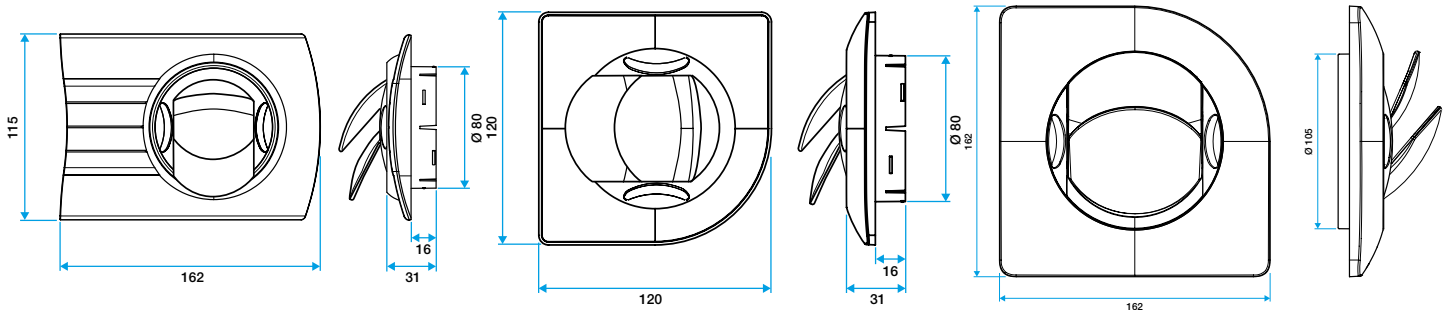

### Main characteristics

- BIP and BIO fixed ventilation grilles,
- air supply and exhaust,
- available in 3 diameters: 80 mm, Ø 80 mm and Ø 125 mm,
- Ø 80 offers airflow of 60 m<sup>3</sup>/h,
- Ø 100 offers airflow of 90 m<sup>3</sup>/h,
- Ø 125 offers airflow of 110 m<sup>3</sup>/h,
- easy to maintain.

### Accessories

Désignations	References
Trident sleeve Ø80	11022074
Pack of 3 blanking pieces for BIO Design fixed plastic grille D 80 mm - White	11022063
Shoulder sleeve Ø 80 mm	11012490

## 11012402 BIO Ø 80 mm - White

Dimensional data

References	Ø A (mm)	Ø B (mm)	Ø C (mm)	Ø D (mm)	Max. Ø D duct (mm)	Ø N (mm)
11012402	75	75	113	50	100	80

Grille BIO Design rectangulaire D 80 mm

Grille BIO Design carré D 80 mm

Grille BIO Design carré D 125 mm

BIP / BIO terminal only

BIO terminal with sleeve

Bouche BIP avec manchette

Airflow data

References	Comfort airflow (air supply with damper N 100% open) for Lw < NR 25 (m³/h)
11012402	45