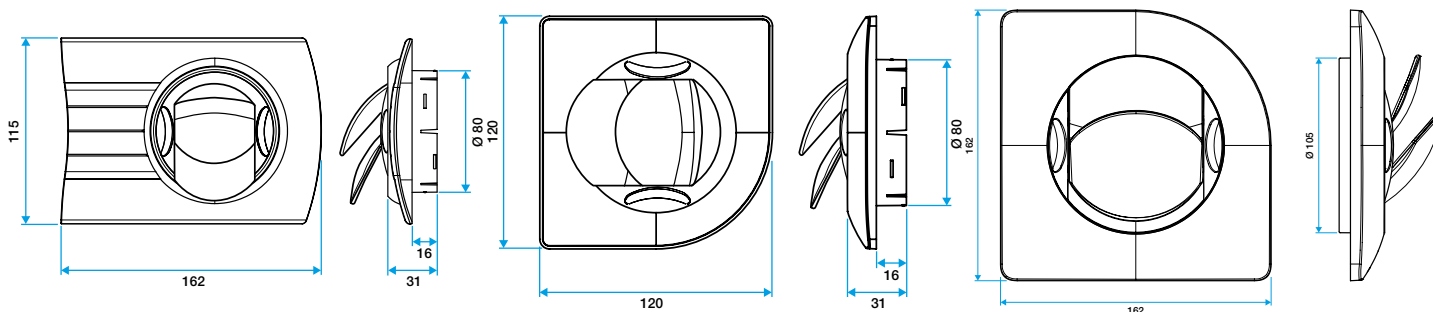

### Reference arguments

- Plastic terminals for extract (BIP) and supply (BIO Design).
- Ø 125 shaft required to mount square BIO Design terminal Ø 125.
- Trident sleeve for installation in plasterboard: - Ø 80 mm: BIP, BIO Design, BAHIA Curve, Bap'SI, - Ø 125 mm: BIP and BIO Design with shaft Ø 125 mm, BAHIA Curve, Bap'SI, humidity-controlled Ø 125/80 mm: BAHIA Curve.
- Claw-fit sleeve: - Ø 80 mm only, - composition: 1 collar and 3 extensions, - supplied with a locking washer, - extensions to increase height sold separately.

### Accessories

Désignations	References
Trident sleeve Ø 125 mm	11033007
Shoulder sleeve Ø 125 mm	11012220
Sheet sleeve 3 tabs Ø 125 mm	11012252
Male sleeve Ø 124 mm	11012250
TRIDENT SHEET SLEEVE D125 H300	11022055
Lock washer Ø 125 mm	11087043

### Dimensional data

References	Ø A (mm)	Ø B (mm)	Ø C (mm)	Ø N (mm)
11022078	125	185	23.7	125

Grille BIO Design rectangulaire D 80 mm

Grille BIO Design carré D 80 mm

Grille BIO Design carré D 125 mm

BIP / BIO terminal only