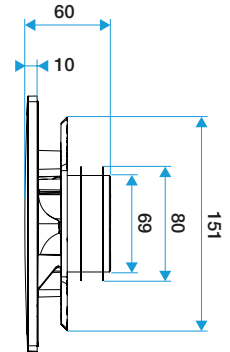

Fixed ventilation grille

11022176

ColorLINE® backplate bracket Ø 125 mm - Black

Dimensional data

References	H (mm)	w (mm)	P (mm)	Ø connection (mm)
11022176	180	180	60	125

Installation visual 1

Installation ColorLINE®