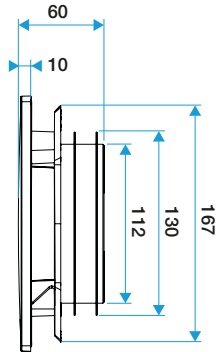

General data

References	Colour
11022176	Wenge

Fixed ventilation grille

11022176

ColorLINE® backplate bracket Ø 125 mm - Black

Dimensional data

References	H (mm)	w (mm)	P (mm)	Ø connection (mm)
11022176	180	180	60	125

ColorLINE® D 125 mm

ColorLINE® D 80 mm

Installation visual 1

Installation ColorLINE®