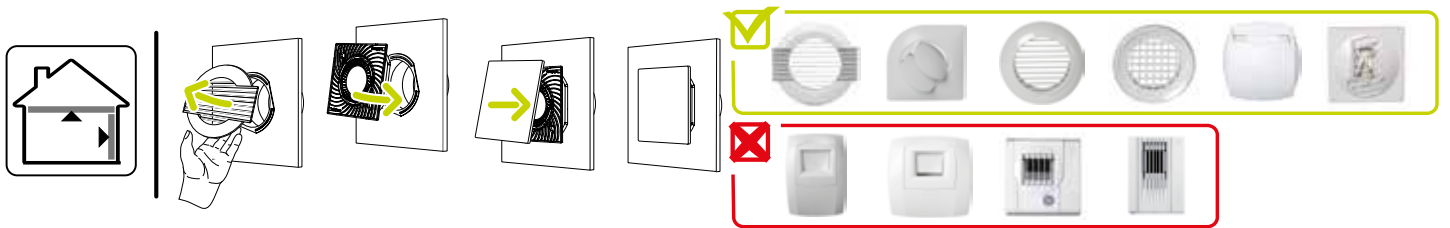

Main characteristics

- ColorLINE® fixed ventilation grille,
- air supply and exhaust (with Aldes MR control module),
- available in 2 diameters: Ø 80 mm and Ø 125 mm,
- Ø 80 offers airflow of 15 - 60 m³/h,
- Ø 125 offers airflow of 45 - 135 m³/h,
- easy to maintain.

General data

References	Colour
11022176	Wenge

Fixed ventilation grille

11022176

ColorLINE® backplate bracket Ø 125 mm - Black

Dimensional data

References	H (mm)	w (mm)	P (mm)	Ø connection (mm)
11022176	180	180	60	125

ColorLINE® D 125 mm

ColorLINE® D 80 mm

Installation visual 1

Installation ColorLINE®