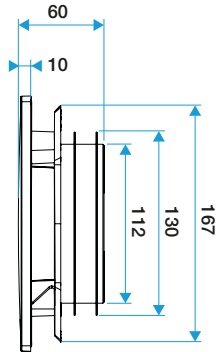

Reference arguments

Bracket for ColorLINE® cover plate D125.

- Colour: Snowflake white. • Adapts to all sleeves on the market Ø125 - from 116 to 125 mm

Main characteristics

- ColorLINE® fixed ventilation grille,
- air supply and exhaust (with Aldes MR control module),
- available in 2 diameters: Ø 80 mm and Ø 125 mm,
- Ø 80 offers airflow of 15 - 60 m³/h,
- Ø 125 offers airflow of 45 - 135 m³/h,
- easy to maintain.

Accessories

Désignations	References
Trident sleeve Ø 125 mm	11033007

General data

References	Colour
11022159	Lagoon blue

Fixed ventilation grille

11022159

ColorLINE® backplate bracket Ø 125 mm- White

Dimensional data

References	H (mm)	w (mm)	P (mm)	Ø connection (mm)
11022159	180	180	60	125

ColorLINE® D 125 mm

ColorLINE® D 80 mm

Airflow data

References	Airflow (m³/h)
11022159	45/135

Installation visual 1

Installation ColorLINE®