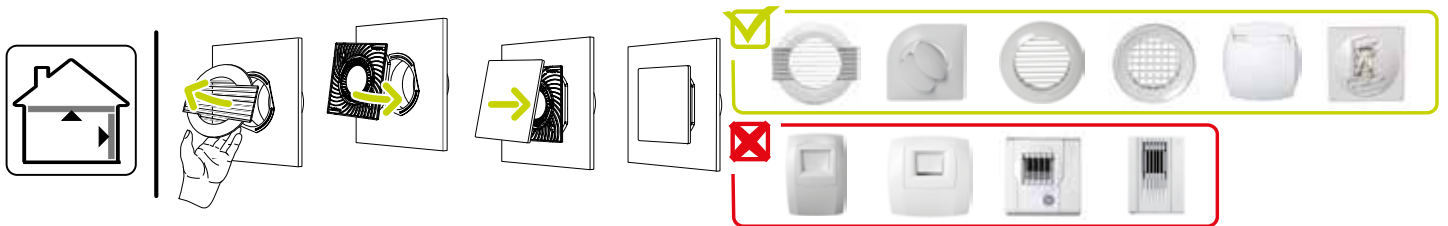

Reference arguments

Bracket for ColorLINE® cover plate D125.

- Colour: Snowflake white. • Adapts to all sleeves on the market Ø125 - from 116 to 125 mm

Main characteristics

- ColorLINE® fixed ventilation grille,
- air supply and exhaust (with Aldes MR control module),
- available in 2 diameters: Ø 80 mm and Ø 125 mm,
- Ø 80 offers airflow of 15 - 60 m³/h,
- Ø 125 offers airflow of 45 - 135 m³/h,
- easy to maintain.

References	H (mm)	w (mm)	P (mm)	Ø connection (mm)
11022159	180	180	60	125

ColorLINE® D 125 mm

ColorLINE® D 80 mm

Airflow data

References	Airflow (m³/h)
11022159	45/135

Installation visual 1

Installation ColorLINE®