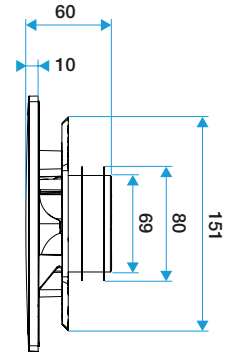

Reference arguments

Bracket for ColorLINE® cover plate D125.

- Colour: Snowflake white. • Adapts to all sleeves on the market Ø125 - from 116 to 125 mm

Main characteristics

- ColorLINE® fixed ventilation grille,
- air supply and exhaust (with Aldes MR control module),
- available in 2 diameters: Ø 80 mm and Ø 125 mm,
- Ø 80 offers airflow of 15 - 60 m³/h,
- Ø 125 offers airflow of 45 - 135 m³/h,
- easy to maintain.

Accessories

Désignations	References
Trident sleeve Ø 125 mm	11033007

General data

References	Colour
11022159	Lagoon blue

Fixed ventilation grille

11022159

ColorLINE® backplate bracket Ø 125 mm- White

Dimensional data

References	H (mm)	w (mm)	P (mm)	Ø connection (mm)
11022159	180	180	60	125

ColorLINE® D 125 mm

ColorLINE® D 80 mm

Airflow data

References	Airflow (m³/h)
11022159	45/135

Installation visual 1

Installation ColorLINE®