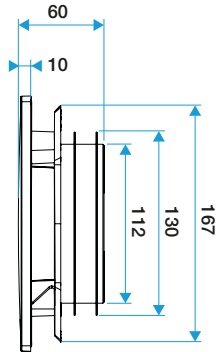

Accessories

Désignations	References
Trident sleeve Ø80	11022074

General data

References	Colour
11022175	Wenge

Fixed ventilation grille

11022175

ColorLINE® backplate bracket Ø 80 mm - Black

Dimensional data

References	H (mm)	w (mm)	P (mm)	Ø connection (mm)
11022175	180	180	60	80

ColorLINE® D 125 mm

ColorLINE® D 80 mm

Installation visual 1

Installation ColorLINE®