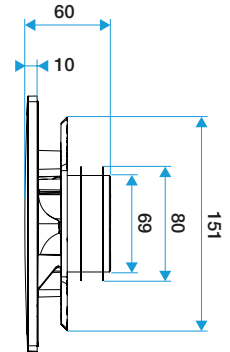

Accessories

Désignations	References
Trident sleeve Ø80	11022074

General data

References	Colour
11022175	Wenge

Fixed ventilation grille

11022175

ColorLINE® backplate bracket Ø 80 mm - Black

Dimensional data

References	H (mm)	w (mm)	P (mm)	Ø connection (mm)
11022175	180	180	60	80

ColorLINE® D 125 mm

ColorLINE® D 80 mm

Installation visual 1

Installation ColorLINE®