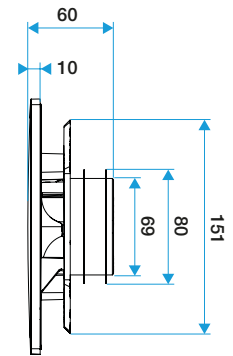

Fixed ventilation grille

11022163

ColorLINE® design plate Ø 80 or Ø 125 mm - Anthracite

General data

References	Colour
11022163	Silver

Dimensional data

References	H (mm)	w (mm)	P (mm)	Ø connection (mm)
11022163	180	180	10	80;125

Installation visual 1

Installation ColorLINE®