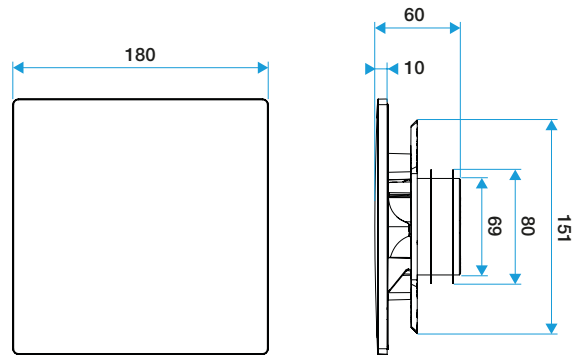

Main characteristics

- ColorLINE® fixed ventilation grille,
- air supply and exhaust(with Aldes MR control module),
- available in 2 diameters: Ø 80 mm and Ø 125 mm,
- Ø 80 offers airflow of 15 - 60 m³/h,
- Ø 125 offers airflow of 45 - 135 m³/h,
- easy to maintain.

Fixed ventilation grille

11022172

ColorLINE® design plate Ø 80 or Ø 125 mm - Brushed aluminium

General data

| References | Colour |
|------------|-------------------|
| 11022172 | Brushed aluminium |

Dimensional data

| References | H (mm) | w (mm) | P (mm) | Ø connection (mm) |
|------------|--------|--------|--------|-------------------|
| 11022172 | 180 | 180 | 10 | 80;125 |

ColorLINE® D 125 mm

ColorLINE® D 80 mm

Installation visual 1