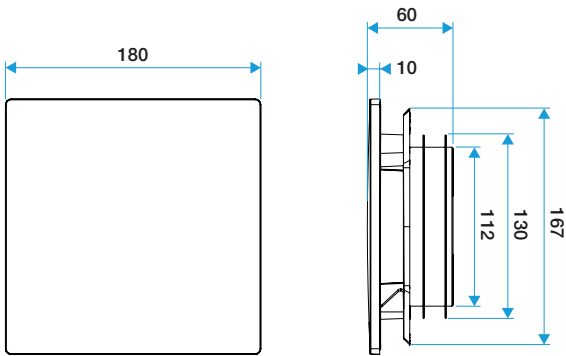

Main characteristics

- ColorLINE® fixed ventilation grille,
- air supply and exhaust(with Aldes MR control module),
- available in 2 diameters: Ø 80 mm and Ø 125 mm,
- Ø 80 offers airflow of 15 - 60 m³/h,
- Ø 125 offers airflow of 45 - 135 m³/h,
- easy to maintain.

Fixed ventilation grille

11022172

ColorLINE® design plate Ø 80 or Ø 125 mm - Brushed aluminium

General data

| References | Colour |
|------------|-------------------|
| 11022172 | Brushed aluminium |

Dimensional data

| References | H (mm) | w (mm) | P (mm) | Ø connection (mm) |
|------------|--------|--------|--------|-------------------|
| 11022172 | 180 | 180 | 10 | 80;125 |

ColorLINE® D 125 mm

ColorLINE® D 80 mm

Installation visual 1