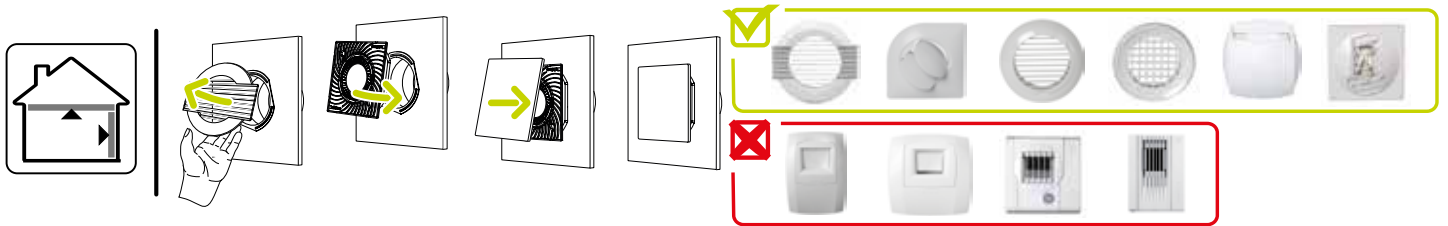

Main characteristics

- ColorLINE® fixed ventilation grille,
- air supply and exhaust (with Aldes MR control module),
- available in 2 diameters: Ø 80 mm and Ø 125 mm,
- Ø 80 offers airflow of 15 - 60 m³/h,
- Ø 125 offers airflow of 45 - 135 m³/h,
- easy to maintain.

Fixed ventilation grille

11022168

ColorLINE® design plate Ø 80 or Ø 125 mm - Fuchsia

General data

References	Colour
11022168	Paprika

Dimensional data

References	H (mm)	w (mm)	P (mm)	Ø connection (mm)
11022168	180	180	10	80;125

ColorLINE® D 125 mm

ColorLINE® D 80 mm

Installation visual 1

Installation ColorLINE®