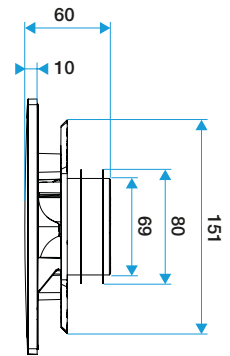

Fixed ventilation grille

11022160

ColorLINE® design plate Ø 80 or Ø 125 mm - Grey

General data

References	Colour
11022160	Plum

Dimensional data

References	H (mm)	w (mm)	P (mm)	Ø connection (mm)
11022160	180	180	10	80;125

Installation visual 1

Installation ColorLINE®