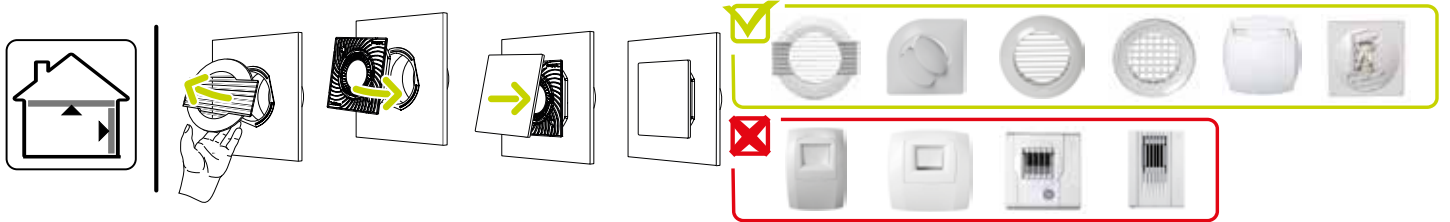

Main characteristics

- ColorLINE® fixed ventilation grille,
- air supply and exhaust (with Aldes MR control module),
- available in 2 diameters: Ø 80 mm and Ø 125 mm,
- Ø 80 offers airflow of 15 - 60 m³/h,
- Ø 125 offers airflow of 45 - 135 m³/h,
- easy to maintain.

Fixed ventilation grille

11022160

ColorLINE® design plate Ø 80 or Ø 125 mm - Grey

General data

References	Colour
11022160	Plum

Dimensional data

References	H (mm)	w (mm)	P (mm)	Ø connection (mm)
11022160	180	180	10	80;125

ColorLINE® D 125 mm

ColorLINE® D 80 mm

Installation visual 1

Installation ColorLINE®