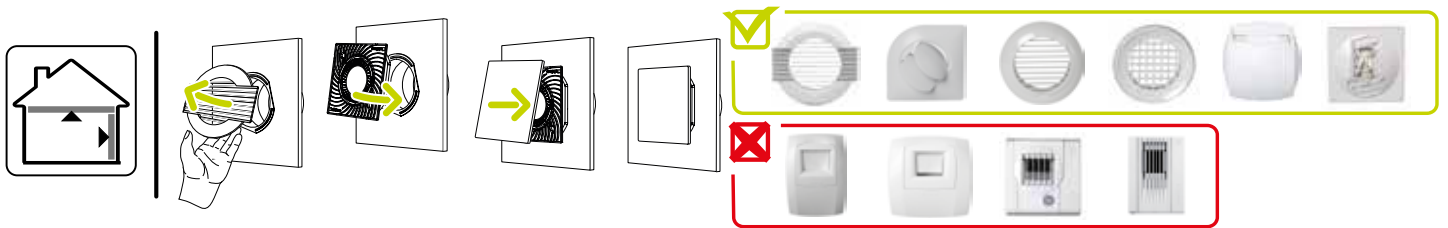

Installation visual 1

Installation ColorLINE®