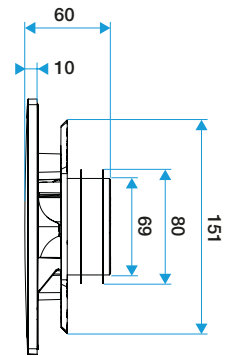

Fixed ventilation grille

11022170

ColorLINE® design plate Ø 80 or Ø 125 mm - Oak

General data

References	Colour
11022170	Oak

Dimensional data

References	H (mm)	w (mm)	P (mm)	Ø connection (mm)
11022170	180	180	10	80;125

Installation visual 1

Installation ColorLINE®