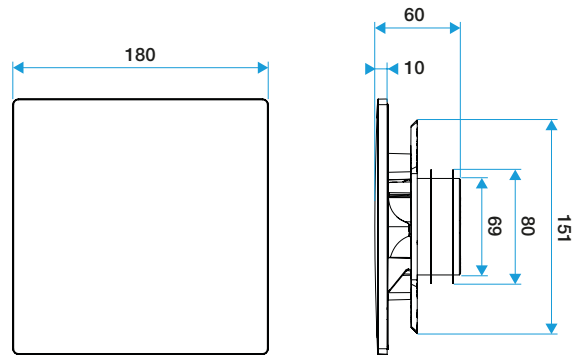

ColorLINE® D 80 mm