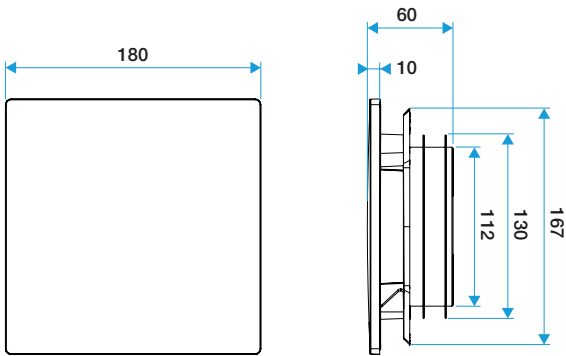

Main characteristics

- ColorLINE® fixed ventilation grille,
- air supply and exhaust(with Aldes MR control module),
- available in 2 diameters: Ø 80 mm and Ø 125 mm,
- Ø 80 offers airflow of 15 - 60 m³/h,
- Ø 125 offers airflow of 45 - 135 m³/h,
- easy to maintain.

Fixed ventilation grille

11022167

ColorLINE® design plate Ø 80 or Ø 125 mm - Plum

General data

References	Colour
11022167	Plum

Dimensional data

References	H (mm)	w (mm)	P (mm)	Ø connection (mm)
11022167	180	180	10	80;125

ColorLINE® D 125 mm

ColorLINE® D 80 mm

Installation visual 1

Installation ColorLINE®