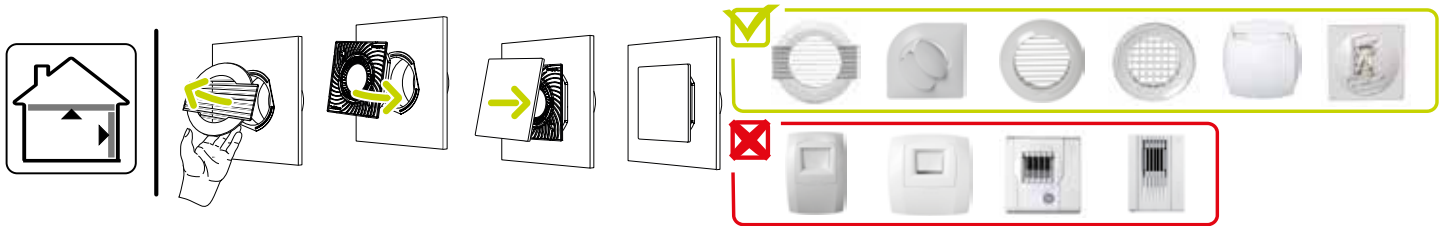

Installation visual 1

Installation ColorLINE®