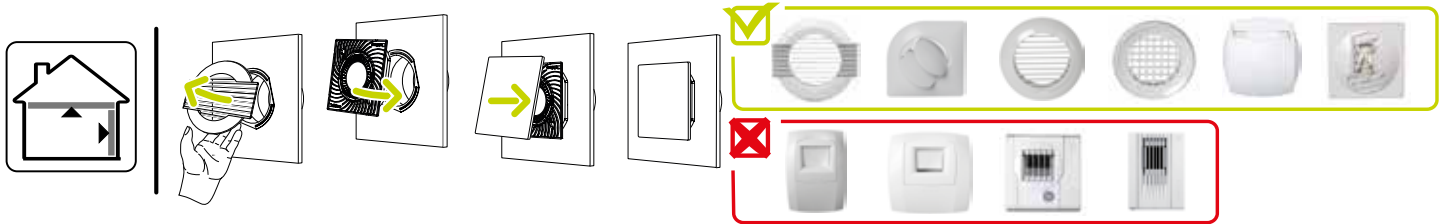

Main characteristics

- ColorLINE® fixed ventilation grille,
- air supply and exhaust(with Aldes MR control module),
- available in 2 diameters: Ø 80 mm and Ø 125 mm,
- Ø 80 offers airflow of 15 - 60 m³/h,
- Ø 125 offers airflow of 45 - 135 m³/h,
- easy to maintain.

Fixed ventilation grille

11022173

ColorLINE® design plate Ø 80 or Ø 125 mm - Titanium

General data

References	Colour
11022173	Titanium

Dimensional data

References	H (mm)	w (mm)	P (mm)	Ø connection (mm)
11022173	180	180	10	80;125

ColorLINE® D 125 mm

ColorLINE® D 80 mm

Installation visual 1

Installation ColorLINE®