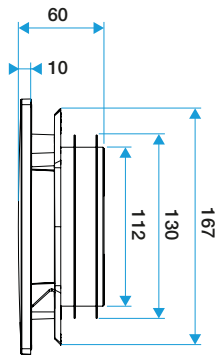

ColorLINE® D 80 mm