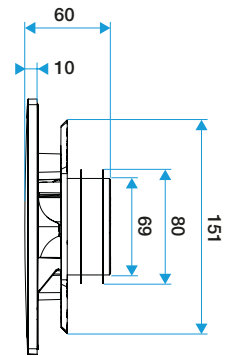

Fixed ventilation grille

11022173

ColorLINE® design plate Ø 80 or Ø 125 mm - Titanium

General data

References	Colour
11022173	Titanium

Dimensional data

References	H (mm)	w (mm)	P (mm)	Ø connection (mm)
11022173	180	180	10	80;125

Installation visual 1

Installation ColorLINE®