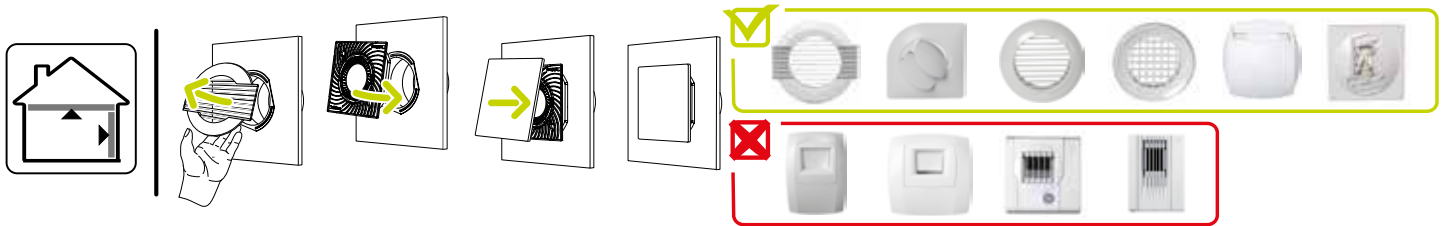

Main characteristics

- ColorLINE® fixed ventilation grille,
- air supply and exhaust (with Aldes MR control module),
- available in 2 diameters: Ø 80 mm and Ø 125 mm,
- Ø 80 offers airflow of 15 - 60 m³/h,
- Ø 125 offers airflow of 45 - 135 m³/h,
- easy to maintain.

Fixed ventilation grille

11022166

ColorLINE® design plate Ø 80 or Ø 125 mm - Turquoise blue

General data

References	Colour
11022166	Turquoise blue

Dimensional data

References	H (mm)	w (mm)	P (mm)	Ø connection (mm)
11022166	180	180	10	80;125

ColorLINE® D 125 mm

ColorLINE® D 80 mm

Installation visual 1

Installation ColorLINE®