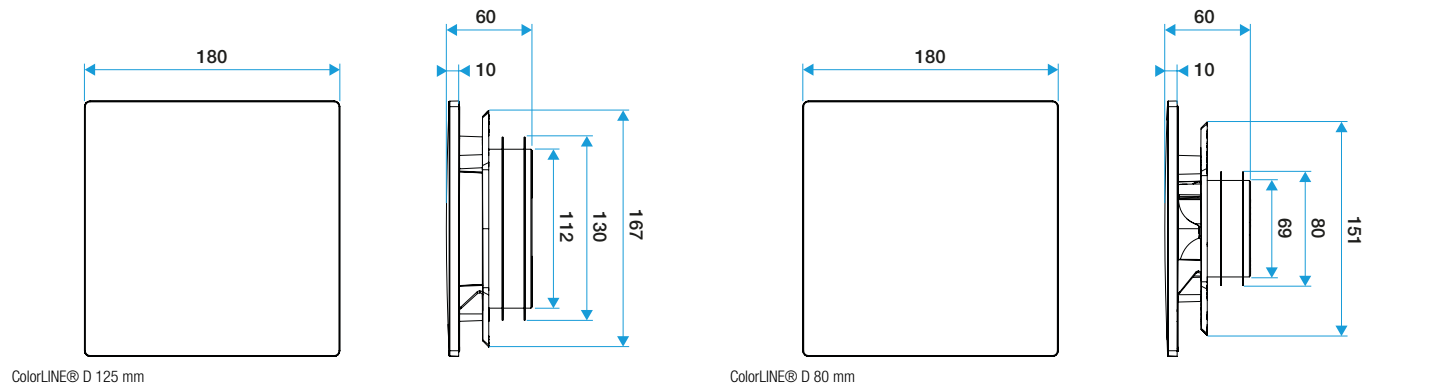

Main characteristics

- ColorLINE® fixed ventilation grille,
- air supply and exhaust (with Aldes MR control module),
- available in 2 diameters: Ø 80 mm and Ø 125 mm,
- Ø 80 offers airflow of 15 - 60 m³/h,
- Ø 125 offers airflow of 45 - 135 m³/h,
- easy to maintain.

Fixed ventilation grille

11022171

ColorLINE® design plate Ø 80 or Ø 125 mm - Wenge

General data

References	Colour
11022171	Wenge

Dimensional data

References	H (mm)	w (mm)	P (mm)	Ø connection (mm)
11022171	180	180	10	80;125

ColorLINE® D 125 mm

ColorLINE® D 80 mm

Installation visual 1

Installation ColorLINE®