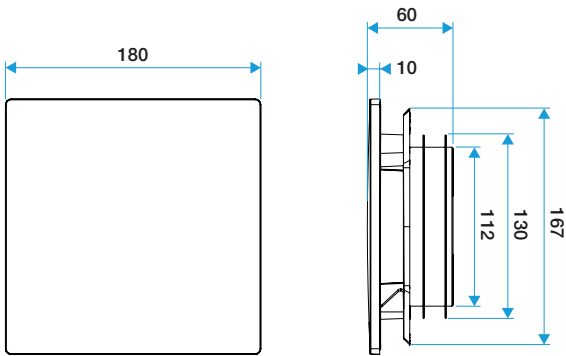

Main characteristics

- ColorLINE® fixed ventilation grille,
- air supply and exhaust (with Aldes MR control module),
- available in 2 diameters: Ø 80 mm and Ø 125 mm,
- Ø 80 offers airflow of 15 - 60 m³/h,
- Ø 125 offers airflow of 45 - 135 m³/h,
- easy to maintain.

Fixed ventilation grille

11022169

ColorLINE® design plate Ø 80 or Ø 125 mm - White wood

General data

References	Colour
11022169	White wood

Dimensional data

References	H (mm)	w (mm)	P (mm)	Ø connection (mm)
11022169	180	180	10	80;125

ColorLINE® D 125 mm

ColorLINE® D 80 mm

Installation visual 1

Installation ColorLINE®