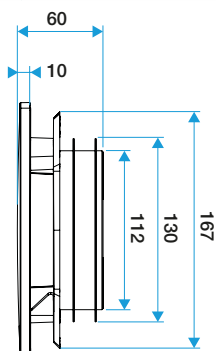

Fixed ventilation grille

11022157

ColorLINE® kit Ø 125 mm - Snowflake White

Main characteristics

- ColorLINE® fixed ventilation grille,
- air supply and exhaust(with Aldes MR control module),
- available in 2 diameters: Ø 80 mm and Ø 125 mm,
- Ø 80 offers airflow of 15 - 60 m³/h,
- Ø 125 offers airflow of 45 - 135 m³/h,
- easy to maintain.

Accessories

Désignations	References
Trident sleeve Ø 125 mm	11033007
Pack of 3 blanking pieces for BIO Design fixed plastic grille D 80 mm - White	11022063

General data

References	Colour
11022157	Lagoon blue

Dimensional data

References	H (mm)	w (mm)	P (mm)	Ø connection (mm)
11022157	180	180	60	125

ColorLINE® D 125 mm

ColorLINE® D 80 mm

Airflow data

References	Airflow (m ³ /h)
11022157	45/135

Installation visual 1