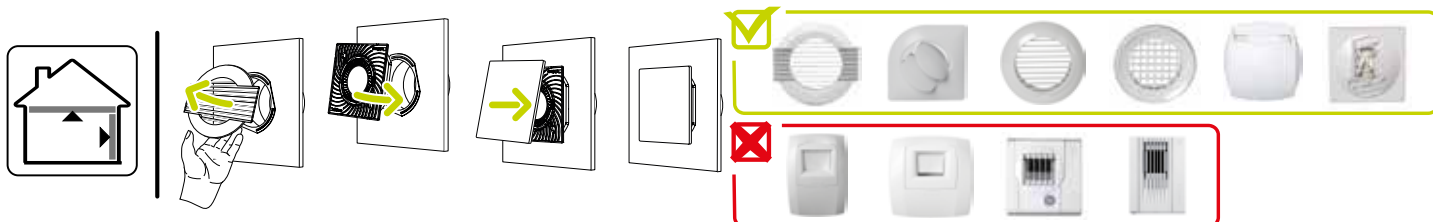

Fixed ventilation grille

11022157

ColorLINE® kit Ø 125 mm - Snowflake White

Main characteristics

- ColorLINE® fixed ventilation grille,
- air supply and exhaust(with Aldes MR control module),
- available in 2 diameters: Ø 80 mm and Ø 125 mm,
- Ø 80 offers airflow of 15 - 60 m³/h,
- Ø 125 offers airflow of 45 - 135 m³/h,
- easy to maintain.

Dimensional data

References	H (mm)	w (mm)	P (mm)	Ø connection (mm)
11022157	180	180	60	125

ColorLINE® D 125 mm

ColorLINE® D 80 mm

Airflow data

References	Airflow (m ³ /h)
11022157	45/135

Installation visual 1