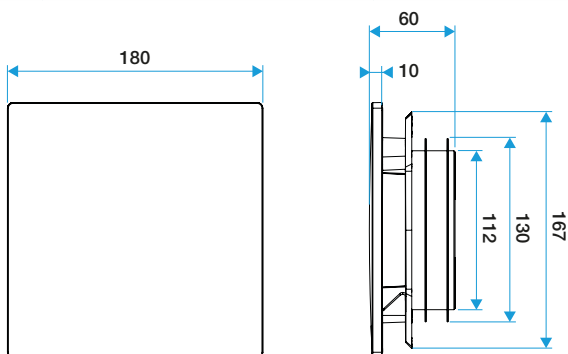

Fixed ventilation grille

11022156

ColorLINE® kit Ø 80 mm - Snowflake White

Main characteristics

- ColorLINE® fixed ventilation grille,
- air supply and exhaust(with Aldes MR control module),
- available in 2 diameters: Ø 80 mm and Ø 125 mm,
- Ø 80 offers airflow of 15 - 60 m³/h,
- Ø 125 offers airflow of 45 - 135 m³/h,
- easy to maintain.

Accessories

Désignations	References
Trident sleeve Ø80	11022074
Pack of 3 blanking pieces for BIO Design fixed plastic grille D 80 mm - White	11022063

General data

References	Colour
11022156	Lagoon blue

Dimensional data

References	H (mm)	w (mm)	P (mm)	Ø connection (mm)
11022156	180	180	60	80

ColorLINE® D 125 mm

ColorLINE® D 80 mm

Airflow data

References	Airflow (m ³ /h)
11022156	15/60

Installation visual 1

Installation ColorLINE®