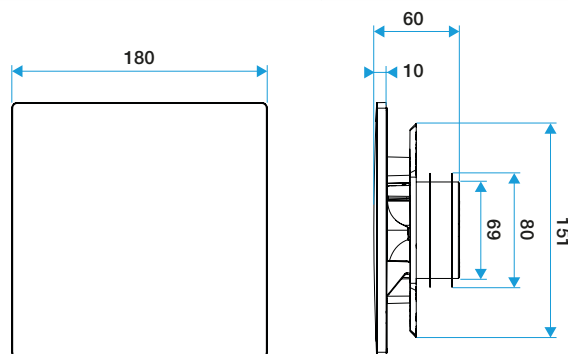

Fixed ventilation grille

11022156

ColorLINE® kit Ø 80 mm - Snowflake White

Main characteristics

- ColorLINE® fixed ventilation grille,
- air supply and exhaust(with Aldes MR control module),
- available in 2 diameters: Ø 80 mm and Ø 125 mm,
- Ø 80 offers airflow of 15 - 60 m³/h,
- Ø 125 offers airflow of 45 - 135 m³/h,
- easy to maintain.

Accessories

Désignations	References
Trident sleeve Ø80	11022074
Pack of 3 blanking pieces for BIO Design fixed plastic grille D 80 mm - White	11022063

General data

References	Colour
11022156	Lagoon blue

Dimensional data

References	H (mm)	w (mm)	P (mm)	Ø connection (mm)
11022156	180	180	60	80

ColorLINE® D 125 mm

ColorLINE® D 80 mm

Airflow data

References	Airflow (m ³ /h)
11022156	15/60

Installation visual 1

Installation ColorLINE®