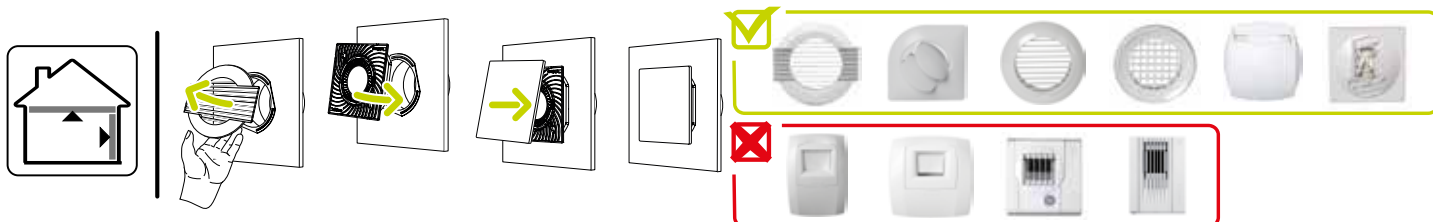

Fixed ventilation grille

11022156

ColorLINE® kit Ø 80 mm - Snowflake White

Main characteristics

- ColorLINE® fixed ventilation grille,
- air supply and exhaust(with Aldes MR control module),
- available in 2 diameters: Ø 80 mm and Ø 125 mm,
- Ø 80 offers airflow of 15 - 60 m³/h,
- Ø 125 offers airflow of 45 - 135 m³/h,
- easy to maintain.

References	H (mm)	w (mm)	P (mm)	Ø connection (mm)
11022156	180	180	60	80

ColorLINE® D 125 mm

ColorLINE® D 80 mm

Airflow data

References	Airflow (m ³ /h)
11022156	15/60

Installation visual 1

Installation ColorLINE®