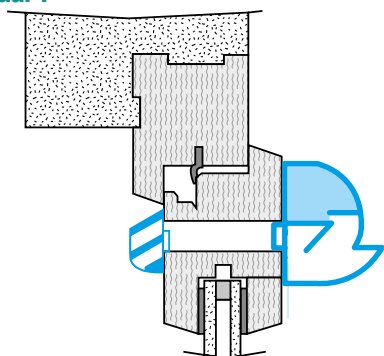

11011140

EAI Module 22 m³/h - 37 dB - White

Acoustic data

References	Dnew (Ctr) with standard cover (dB)
11011140	38

Installation visual 1

Mise en œuvre entrée d'air EAI