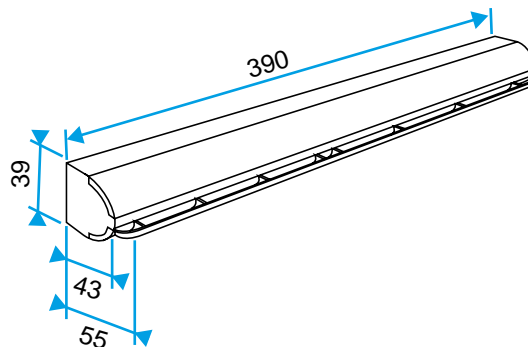

Reference arguments

Application:

- Double slot: 2 x (172 x 12) mm or single slot (250 x 15) mm.
- Installed on joinery.

Description:

- Vanes provide anti-insect protection.
- No visible screw attachment.
- Soundproofing 36 to 41 dB.

11011140 EAI Module 22 m³/h - 37 dB - White

Main characteristics

- acoustic air inlet for woodwork,
- installed in:
- single-slot mortise 250 x 15 mm.

Accessories

Désignations	References
Louvre cover - White	11011237
Standard cover - Light Oak	11011274
Woodwork cover - Ivory	11011699
Woodwork cover - Aluminium	11011753
Woodwork cover - Black	11011813
Woodwork cover - Brown	11011814
Woodwork cover - Oak	11011815
Woodwork cover - Anthracite	11011424
Woodwork cover - White	11011988
APP rain hood cover woodwork - White	11011901
Long adapter flange - White	11011413
Long adapter flange - Oak	11011414
Long adapter flange - Brown	11011415
Long adapter flange - Black	11011416
Long adapter flange - Aluminium	11011417
Long adapter flange - Light Oak	11011418
Long adapter flange - Ivory	11011419

General data

References	Colour
11011140	Lagoon blue

Dimensional data

References	H (mm)	w (mm)	L (mm)	Slot (mm)
11011140	39	43	390	(250 x 15)

Entraxe : 370 mm

Airflow data

References	Airflow (m ³ /h)
11011140	22