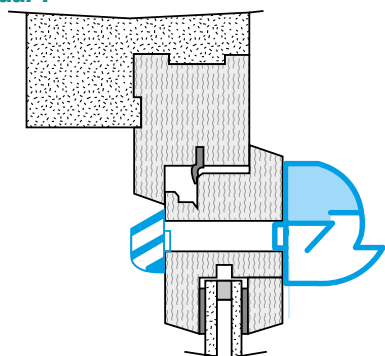

11011135 EAI Module 30 m³/h - 37 dB - Oak

Main characteristics

- acoustic air inlet for woodwork,
- installed in:
- single-slot mortise 250 x 15 mm.

Accessories

Désignations	References
Louvre cover - White	11011237
Standard cover - Light Oak	11011274
Woodwork cover - Ivory	11011699
Woodwork cover - Aluminium	11011753
Woodwork cover - Black	11011813
Woodwork cover - Brown	11011814
Woodwork cover - Oak	11011815
Woodwork cover - Anthracite	11011424
Woodwork cover - White	11011988
APP rain hood cover woodwork - White	11011901
Long adapter flange - White	11011413
Long adapter flange - Oak	11011414
Long adapter flange - Brown	11011415
Long adapter flange - Black	11011416
Long adapter flange - Aluminium	11011417
Long adapter flange - Light Oak	11011418
Long adapter flange - Ivory	11011419

General data

References	Colour
11011135	Oak

Dimensional data

References	H (mm)	w (mm)	L (mm)	Slot (mm)
11011135	39	43	390	(250 x 15)

Entraxe : 370 mm

Airflow data

References	Airflow (m ³ /h)
11011135	30

11011135 EAI Module 30 m³/h - 37 dB - Oak

Acoustic data

References	Dnew (Ctr) with standard cover (dB)
11011135	38

Installation visual 1

Mise en œuvre entrée d'air EAI