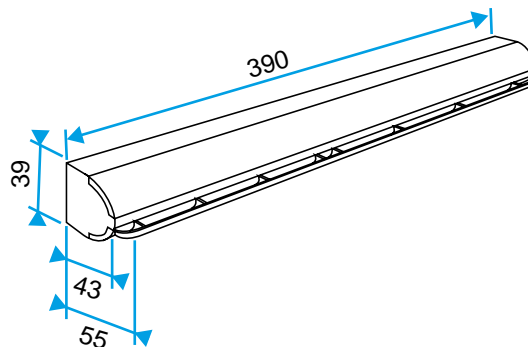

Reference arguments

Application:

- Double slot: 2 x (172 x 12) mm or single slot (250 x 15) mm.
- Installed on joinery.

Description:

- Vanes provide anti-insect protection.
- No visible screw attachment.
- Soundproofing 36 to 41 dB.

11011135 EAI Module 30 m³/h - 37 dB - Oak

Main characteristics

- acoustic air inlet for woodwork,
- installed in:
- single-slot mortise 250 x 15 mm.

Accessories

Désignations	References
Louvre cover - White	11011237
Standard cover - Light Oak	11011274
Woodwork cover - Ivory	11011699
Woodwork cover - Aluminium	11011753
Woodwork cover - Black	11011813
Woodwork cover - Brown	11011814
Woodwork cover - Oak	11011815
Woodwork cover - Anthracite	11011424
Woodwork cover - White	11011988
APP rain hood cover woodwork - White	11011901
Long adapter flange - White	11011413
Long adapter flange - Oak	11011414
Long adapter flange - Brown	11011415
Long adapter flange - Black	11011416
Long adapter flange - Aluminium	11011417
Long adapter flange - Light Oak	11011418
Long adapter flange - Ivory	11011419

General data

References	Colour
11011135	Oak

Dimensional data

References	H (mm)	w (mm)	L (mm)	Slot (mm)
11011135	39	43	390	(250 x 15)

Entraxe : 370 mm

Airflow data

References	Airflow (m ³ /h)
11011135	30

11011135 EAI Module 30 m³/h - 37 dB - Oak