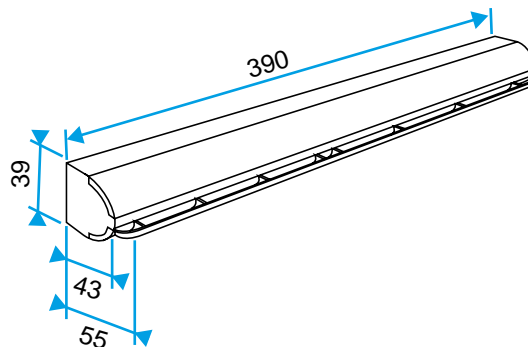

Reference arguments

- Single opening (250 x 15) mm.
- Inverted air inlet: opening positioned at bottom of air inlet.

11011162 EAI Module 30 m³/h - 38 dB - Black

Main characteristics

- acoustic air inlet for woodwork,
- installed in:
- single-slot mortise 250 x 15 mm.

General data

| References | Colour |
|------------|--------|
| 11011162 | Wenge |

Dimensional data

| References | H (mm) | w (mm) | L (mm) | Slot (mm) |
|------------|--------|--------|--------|------------|
| 11011162 | 39 | 43 | 390 | (250 x 15) |