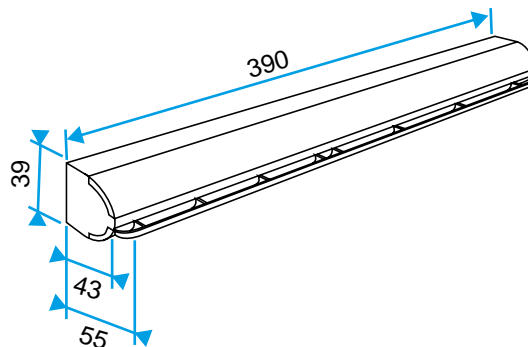

Reference arguments

- Single opening (250 x 15) mm.
- Inverted air inlet: opening positioned at bottom of air inlet.

11011163 EAI Module 30 m³/h - 38 dB - Light Oak

Main characteristics

- acoustic air inlet for woodwork,
- installed in:
- single-slot mortise 250 x 15 mm.

General data

References	Colour
11011163	Light oak

Dimensional data

References	H (mm)	w (mm)	L (mm)	Slot (mm)
11011163	39	43	390	(250 x 15)

Entraxe : 370 mm

Airflow data

References	Airflow (m ³ /h)
11011163	30