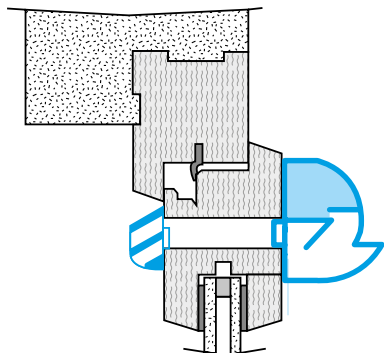

Product description

EAI is an acoustic self-balanced air inlet for installation in woodwork on individual houses and multi-occupancy residential buildings. It ensures a constant airflow of fresh air, whatever the conditions inside the dwelling.

General data

References	Colour
11011163	Light oak

Dimensional data

References	H (mm)	w (mm)	L (mm)	Slot (mm)
11011163	39	43	390	(250 x 15)

Entraxe : 370 mm

Airflow data

References	Airflow (m ³ /h)
11011163	30

11011163

EAI Module 30 m³/h - 38 dB - Light Oak

Acoustic data

References	Dnew (Ctr) with standard cover (dB)
11011163	38

Installation visual 1

Mise en œuvre entrée d'air EAI