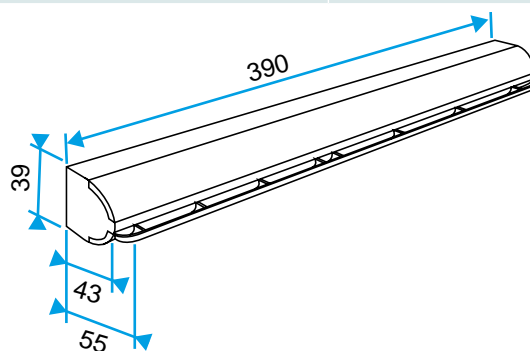

Reference arguments

- Single opening (250 x 15) mm.
- Inverted air inlet: opening positioned at bottom of air inlet.

Main characteristics

- acoustic air inlet for woodwork,
- installed in:
 - single-slot mortise 250 x 15 mm.

11011554 EAI kit 30 m³/h - 38 dB - White

Contents of kits

1 hood

Accessories

Désignations	References
Louvre cover - White	11011237
Standard cover - Light Oak	11011274
Woodwork cover - Ivory	11011699
Woodwork cover - Aluminium	11011753
Woodwork cover - Black	11011813
Woodwork cover - Brown	11011814
Woodwork cover - Oak	11011815
Woodwork cover - Anthracite	11011424
Woodwork cover - White	11011988
APP rain hood cover woodwork - White	11011901
Long adapter flange - White	11011413
Long adapter flange - Oak	11011414
Long adapter flange - Brown	11011415
Long adapter flange - Black	11011416
Long adapter flange - Aluminium	11011417
Long adapter flange - Light Oak	11011418
Long adapter flange - Ivory	11011419

General data

References	Colour
11011554	Lagoon blue

Dimensional data

References	H (mm)	w (mm)	L (mm)	Slot (mm)
11011554	39	43	390	(250 x 15)

Entraxe : 370 mm

Airflow data

References	Airflow (m ³ /h)
11011554	30