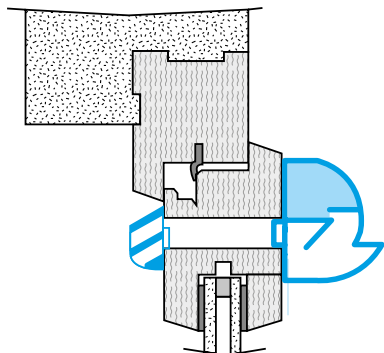

11011554

EAI kit 30 m³/h - 38 dB - White

Acoustic data

References	Dnew (dB)	Dnew (Ctr) with standard cover (dB)
11011554	38	38

Installation visual 1

Mise en œuvre entrée d'air EAI