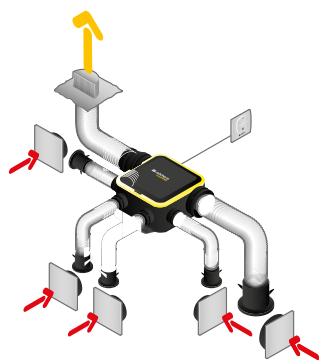

Installation kit ColorLINE avec conduits souples Algaïne