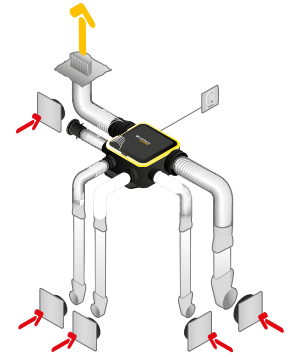

Installation

- multi-position installation: wall, ceiling, floor, sloped surface,
- just 2 attachment screws: centreline 406 mm,
- built-in anti-vibration strips,
- quick-connect electrical terminal block,
- flexible ducts connected directly to the unit,
- optional Algaine EasyCLIP accessories available.

11026035 EASYHOME AUTO COMPACT kit + BIP grilles

Regulatory data

References	Energy class ErP
11026035	E

Installation visual 1

Montage faux-plafond

Installation kit ColorLINE avec conduits souples Algaïne

Installation kit ColorLINE avec conduits rigides Minigaine