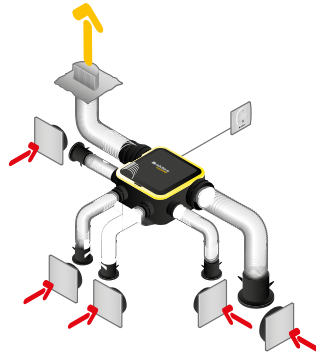

Installation

- multi-position installation: wall, ceiling, floor, sloped surface,
- just 2 attachment screws: centreline 406 mm,
- built-in anti-vibration strips,
- quick-connect electrical terminal block,
- flexible ducts connected directly to the unit,
- optional Algaine EasyCLIP accessories available.

11026035 EASYHOME AUTO COMPACT kit + BIP grilles

Regulatory data

References	Energy class ErP
11026035	E

Installation visual 1

Montage faux-plafond

Installation kit ColorLINE avec conduits souples Algaïne

Installation kit ColorLINE avec conduits rigides Minigaine