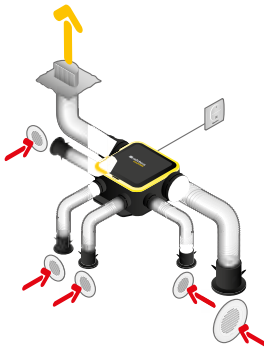

Installation

- multi-position installation: wall, ceiling, floor, sloped surface,
- just 2 attachment screws: centreline 406 mm,
- built-in anti-vibration strips,
- quick-connect electrical terminal block,
- flexible ducts connected directly to the unit,
- optional Algaine EasyCLIP accessories available.

11026035 EASYHOME AUTO COMPACT kit + BIP grilles

Regulatory data

References	Energy class ErP
11026035	E

Installation visual 1

Montage faux-plafond

Installation kit ColorLINE avec conduits souples Algaïne

Installation kit ColorLINE avec conduits rigides Minigaine

Installation kit BIP avec conduits souples Algaïne

Installation kit BIP avec conduits rigides Minigaine

Curve

Aerologic and acoustic curve EasyHOME Auto COMPACT Classic