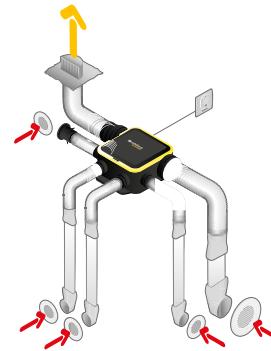

Installation kit BIP avec conduits rigides Minigaine