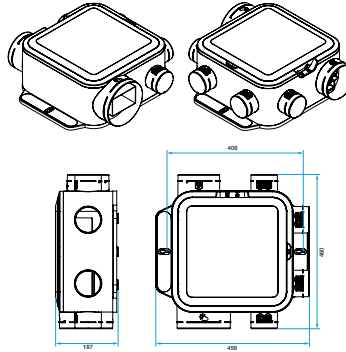

General data

References	Number of connections Ø 125 mm	Number of connections Ø 80 mm	Maximum number of bathrooms/ WC	Number of speeds	Type of motor
11026035	1	4	4	2	AC

11026035

EASYHOME AUTO COMPACT kit + BIP grilles

Dimensional data

References	H (mm)	L (mm)	P (mm)	Ø discharge (mm)	Weight (kg)
11026035	187	459	460	160/125	3,6

Encombrement en mm

Airflow data

References	Max. airflow ErP (m³/h)
11026035	241

Acoustic data

References	Sound pressure at 2 m from the kitchen terminal (dB(A))	Sound power at kitchen terminal (dB(A))	Sound power at the unit at 100 m³/h (dB(A))	Sound power ErP (dB(A))
11026035	13	30	39	44