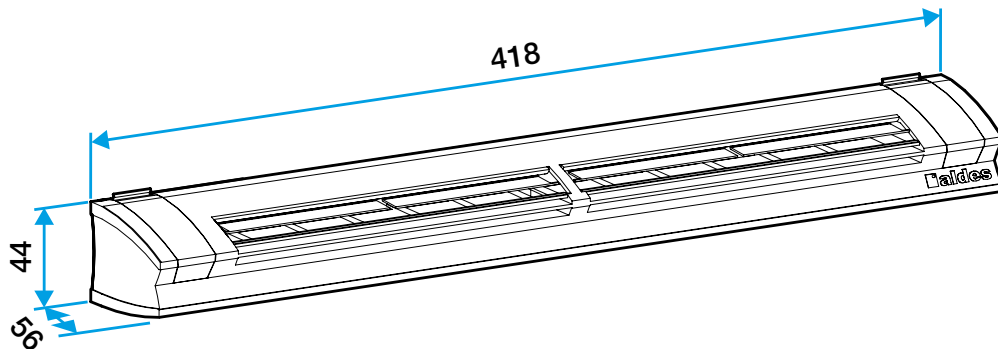

Reference arguments

Application:

- Mounted on double-slot mortise: 2 x (172 x 12) mm.

Description:

- Fixed air inlet.
- Soundproofing 39 dB.
- Innovative design and discreet integration.
- Simple to install.

11014104 EFL L 22/30/45 m3/h - 39 dB - Black

Main characteristics

- fixed acoustic air inlet,
- for installation on joinery,
- exists in different colours.

Accessories

Désignations	References
Louvre cover - White	11011237
Standard cover - Light Oak	11011274
Woodwork cover - Anthracite	11011424
Woodwork cover - Ivory	11011699
Woodwork cover - Aluminium	11011753
Woodwork cover - Black	11011813
Woodwork cover - Brown	11011814
Woodwork cover - Oak	11011815
Woodwork cover - White	11011988
Acoustic cover for EHL, EA and EHB2 - White	11011972
Acoustic cover for EHL, EA and EHB2 - Aluminium	11011755
Acoustic cover for EHL, EA and EHB2 - Light Oak	11011271
Acoustic cover for EHL, EA and EHB2 - Brown	11011260
Acoustic cover for EHL, EA and EHB2 - Oak	11011261
Acoustic cover for EHL, EA and EHB2 - Black	11011262
Acoustic cover for EHL, EA and EHB2 - Ivory	11011263
Acoustic cover for EHL, EA and EHB2 - Anthracite	11011425
Anti-insect acoustic cover for EHL, EA and EHB2 - White	11011426
APP rain hood cover woodwork - White	11011901
Long adapter flange - White	11011413
Long adapter flange - Oak	11011414
Long adapter flange - Brown	11011415
Long adapter flange - Aluminium	11011417
Long adapter flange - Light Oak	11011418
Long adapter flange - Ivory	11011419
Long adapter flange - Black	11011416

General data

References	Colour
11014104	Wenge

Dimensional data

References	H (mm)	w (mm)	L (mm)	Slot (mm)	DC_R_SECTION_(DATE) (cm²)
11014104	44	56	418	2 x (172 x 12)	16-21-32

Entraxe : 370 mm

Airflow data

References	Airflow (m³/h)
11014104	22/30/45