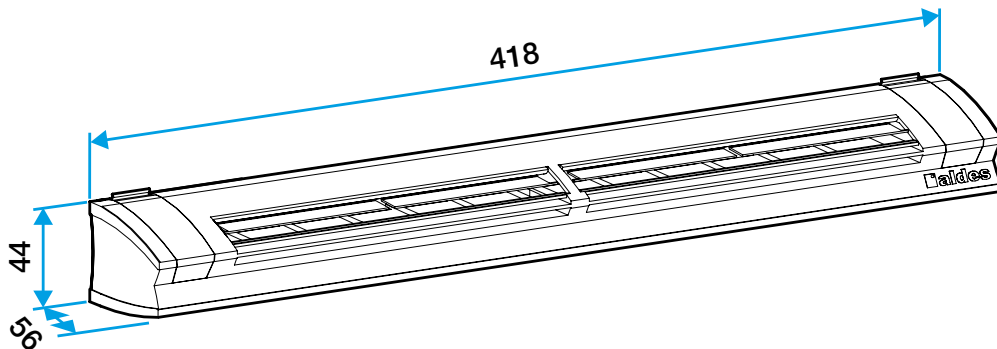

Reference arguments

Application:

- Mounted on double-slot mortise: 2 x (172 x 12) mm.

Description:

- Fixed air inlet.
- Soundproofing 39 dB.
- Innovative design and discreet integration.
- Simple to install.

11014107 EFL L 22/30/45 m3/h - 39 dB - Ivory

Main characteristics

- fixed acoustic air inlet,
- for installation on joinery,
- exists in different colours.

Accessories

Désignations	References
Louvre cover - White	11011237
Standard cover - Light Oak	11011274
Woodwork cover - Anthracite	11011424
Woodwork cover - Ivory	11011699
Woodwork cover - Aluminium	11011753
Woodwork cover - Black	11011813
Woodwork cover - Brown	11011814
Woodwork cover - Oak	11011815
Woodwork cover - White	11011988
Acoustic cover for EHL, EA and EHB2 - White	11011972
Acoustic cover for EHL, EA and EHB2 - Aluminium	11011755
Acoustic cover for EHL, EA and EHB2 - Light Oak	11011271
Acoustic cover for EHL, EA and EHB2 - Brown	11011260
Acoustic cover for EHL, EA and EHB2 - Oak	11011261
Acoustic cover for EHL, EA and EHB2 - Black	11011262
Acoustic cover for EHL, EA and EHB2 - Ivory	11011263
Acoustic cover for EHL, EA and EHB2 - Anthracite	11011425
Anti-insect acoustic cover for EHL, EA and EHB2 - White	11011426
APP rain hood cover woodwork - White	11011901
Long adapter flange - White	11011413
Long adapter flange - Oak	11011414
Long adapter flange - Brown	11011415
Long adapter flange - Aluminium	11011417
Long adapter flange - Light Oak	11011418
Long adapter flange - Ivory	11011419
Long adapter flange - Black	11011416

General data

References	Colour
11014107	Ivory

Dimensional data

References	H (mm)	w (mm)	L (mm)	Slot (mm)	DC_R_SECTION_(DATE) (cm²)
11014107	44	56	418	2 x (172 x 12)	16-21-32

Entraxe : 370 mm

Airflow data

References	Airflow (m³/h)
11014107	22/30/45