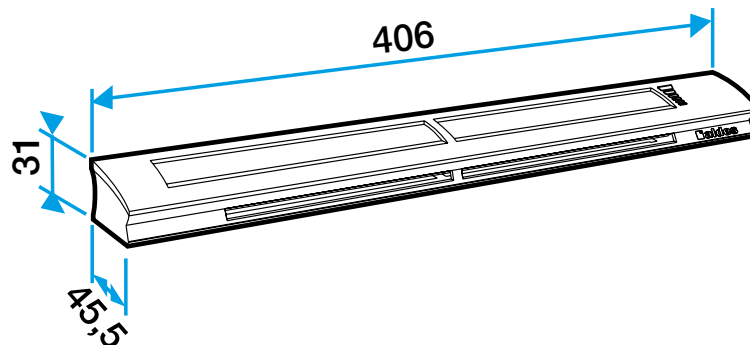

11014137 EHB² 6-44 m³/h - 34 dB - Anthracite

Main characteristics

- Sound-proofed humidity-controlled air inlet,
- for installation on joinery,
- exists in different colours.

Accessories

Désignations	References
Louvre cover - White	11011237
Standard cover - Light Oak	11011274
Woodwork cover - Anthracite	11011424
Woodwork cover - Ivory	11011699
Woodwork cover - Aluminium	11011753
Woodwork cover - Black	11011813
Woodwork cover - Brown	11011814
Woodwork cover - Oak	11011815
Woodwork cover - White	11011988
Acoustic cover for EHL, EA and EHB2 - White	11011972
Acoustic cover for EHL, EA and EHB2 - Aluminium	11011755
Acoustic cover for EHL, EA and EHB2 - Light Oak	11011271
Acoustic cover for EHL, EA and EHB2 - Brown	11011260
Acoustic cover for EHL, EA and EHB2 - Oak	11011261
Acoustic cover for EHL, EA and EHB2 - Black	11011262
Acoustic cover for EHL, EA and EHB2 - Ivory	11011263
Acoustic cover for EHL, EA and EHB2 - Anthracite	11011425
Anti-insect acoustic cover for EHL, EA and EHB2 - White	11011426
APP rain hood cover woodwork - White	11011901
Long adapter flange - White	11011413
Long adapter flange - Oak	11011414
Long adapter flange - Brown	11011415
Long adapter flange - Aluminium	11011417
Long adapter flange - Light Oak	11011418
Long adapter flange - Ivory	11011419
Long adapter flange - Black	11011416

General data

References	Colour
11014137	Silver

Dimensional data

References	H (mm)	w (mm)	L (mm)	Slot (mm)	DC_R_SECTION_(DATE) (cm ²)
11014137	31	45,5	406	2 x (172 x 12)	04-31

Entraxe : 372 mm

Airflow data

References	Airflow range (m ³ /h)
11014137	6-44