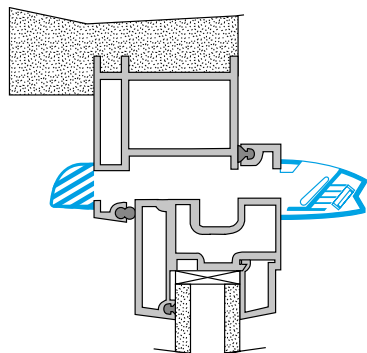

11014137 EHB² 6-44 m³/h - 34 dB - Anthracite

Acoustic data

References	D_{new} (Ctr) with standard cover (dB)	D_{new} (Ctr) with acoustic cover (dB)
11014137	34	37

Installation visual 1

Mise en œuvre entrée d'air EHB2