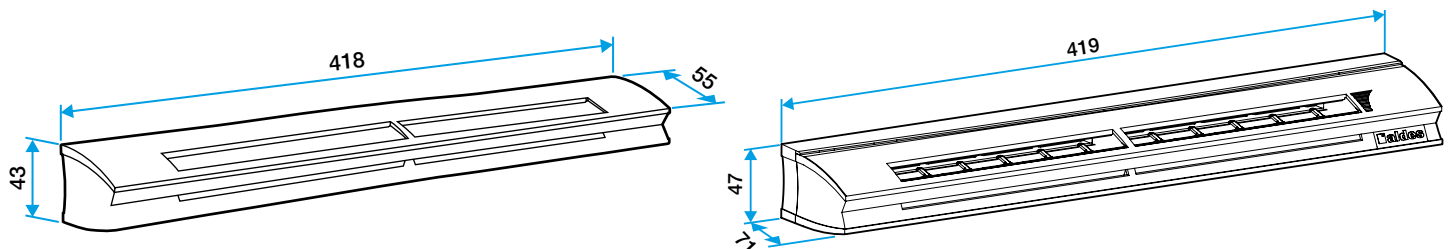

Principles of operation

EHL brings fresh air into the home via a slot in the joinery and a covered terminal on the outside wall.

Product description

EHL is a humidity-controlled air inlet for installation in woodwork. EHL delivers fresh air and distributes incoming airflow around the dwelling according to the humidity level. Available in a range of colours.

Reference arguments

Application:

- Humidity-controlled air inlet with airflow 6-44 m³/h.

Description:

- Mounted on double-slot mortise: 2 x (172 x 12) mm
- Humidity-controlled air inlet with standard base
- Soundproofing 37 dB
- Dimensions: 43x418x55 mm
- Anthracite colour
- Innovative design and discreet integration
- Simple to install

General data

References	Size	Colour
11014139	S	Silver

Dimensional data

References	H (mm)	w (mm)	L (mm)	Slot (mm)	DC_R_SECTION_(DATE) (cm²)
11014139	43	55	418	2 x (172 x 12)	04-31

EHL S entraxe : 370 mm

EHL L entraxe : 370 mm