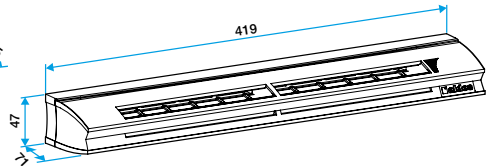

Principles of operation

EHL brings fresh air into the home via a slot in the joinery and a covered terminal on the outside wall.

Product description

EHL is a humidity-controlled air inlet for installation in woodwork. EHL delivers fresh air and distributes incoming airflow around the dwelling according to the humidity level. Available in a range of colours.

General data

References	Size	Colour
11014139	S	Silver

Dimensional data

References	H (mm)	w (mm)	L (mm)	Slot (mm)	DC_R_SECTION_(DATE) (cm²)
11014139	43	55	418	2 x (172 x 12)	04-31

EHL S entraxe : 370 mm

EHL L entraxe : 370 mm

Installation visual 1

Mise en œuvre entrée d'air EHL

EHL S

EHL L