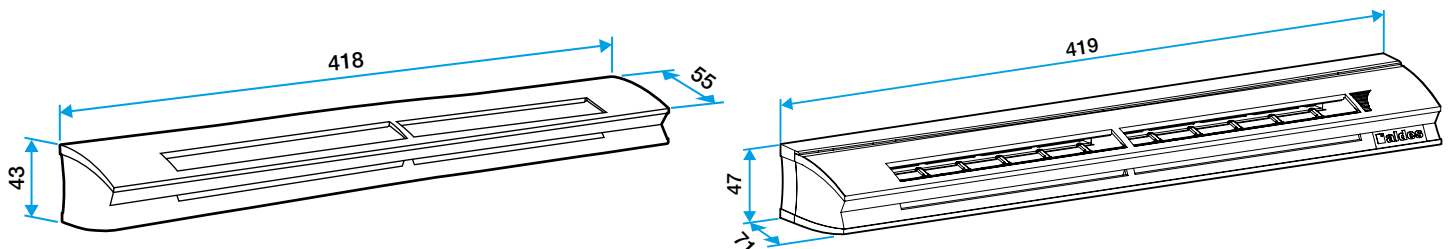

Reference arguments

Application:

- Humidity-controlled air inlet with airflow 6-44 m³/h.

Description:

- Mounted on double-slot mortise: 2 x (172 x 12) mm
- Humidity-controlled air inlet with standard base
- Soundproofing 37 dB
- Dimensions: 43x418x55 mm
- Black colour
- Innovative design and discreet integration
- Simple to install

11014062

EHL S 6-44 m³/h - 37 dB - Black

Main characteristics

- Sound-proofed humidity-controlled air inlet,
- for installation on joinery,
- exists in different colours.

Accessories

Désignations	References
Acoustic spacer for EHL	11014127
Louvre cover - White	11011237
Standard cover - Light Oak	11011274
Woodwork cover - Anthracite	11011424
Woodwork cover - Ivory	11011699
Woodwork cover - Aluminium	11011753
Woodwork cover - Black	11011813
Woodwork cover - Brown	11011814
Woodwork cover - Oak	11011815
Woodwork cover - White	11011988
Acoustic cover for EHL, EA and EHB2 - White	11011972
Acoustic cover for EHL, EA and EHB2 - Aluminium	11011755
Acoustic cover for EHL, EA and EHB2 - Light Oak	11011271
Acoustic cover for EHL, EA and EHB2 - Brown	11011260
Acoustic cover for EHL, EA and EHB2 - Oak	11011261
Acoustic cover for EHL, EA and EHB2 - Black	11011262
Acoustic cover for EHL, EA and EHB2 - Ivory	11011263
Acoustic cover for EHL, EA and EHB2 - Anthracite	11011425
Anti-insect acoustic cover for EHL, EA and EHB2 - White	11011426
APP rain hood cover woodwork - White	11011901
Long adapter flange - White	11011413
Long adapter flange - Oak	11011414
Long adapter flange - Brown	11011415
Long adapter flange - Aluminium	11011417
Long adapter flange - Light Oak	11011418
Long adapter flange - Ivory	11011419
Long adapter flange - Black	11011416

General data

References	Size	Colour
11014062	S	Wenge

Dimensional data

References	H (mm)	w (mm)	L (mm)	Slot (mm)	DC_R_SECTION_(DATE) (cm ²)
11014062	43	55	418	2 x (172 x 12)	04-31

EHL S entraxe : 370 mm

EHL L entraxe : 370 mm