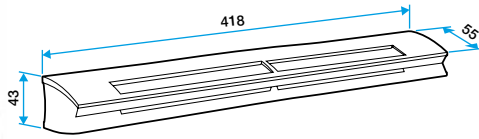

11014046 EHLO S 6-44 m3/h

Acoustic data

References	Dnew (Ctr) with standard cover (dB)	Dnew (Ctr) with acoustic cover (dB)
11014046	37	40

Installation visual 1

EHL L