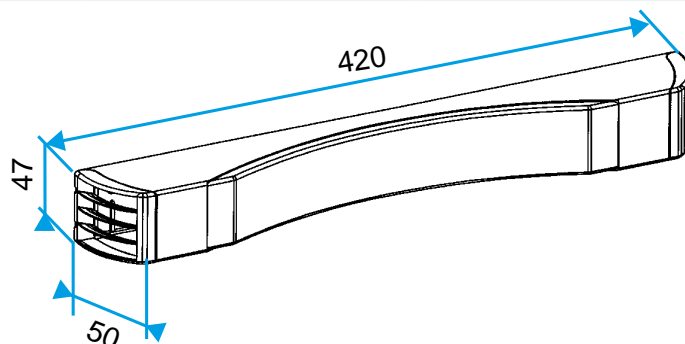

Reference arguments

- Double slot: 2 x (172 x 12) mm.
- Slot located at top or bottom of air inlet.

Main characteristics

- acoustic self-balanced air inlet,
- installed on double-slot mortise 2 x (172 x 12) mm.

Accessories

Désignations	References
Woodwork cover - White	11011988
Acoustic cover for EHL, EA and EHB2 - White	11011972
Anti-insect acoustic cover for EHL, EA and EHB2 - White	11011426
Louvre cover - White	11011237
APP rain hood cover woodwork - White	11011901
Long adapter flange - White	11011413

General data

References	Colour
11011509	Lagoon blue

11011509 ELLIA 22 m³/h - 42 dB - White

Dimensional data

References	H (mm)	w (mm)	L (mm)	Slot (mm)
11011509	47	50	420	2 x (172 x 12)

Entraxe : 370 mm

Airflow data