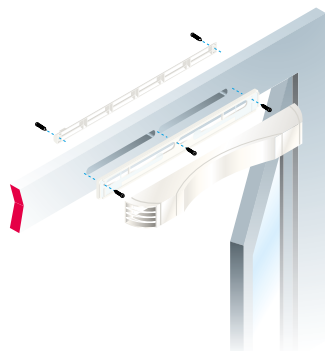

Installation visual 1

Mise en œuvre entrée d'air ELLIA