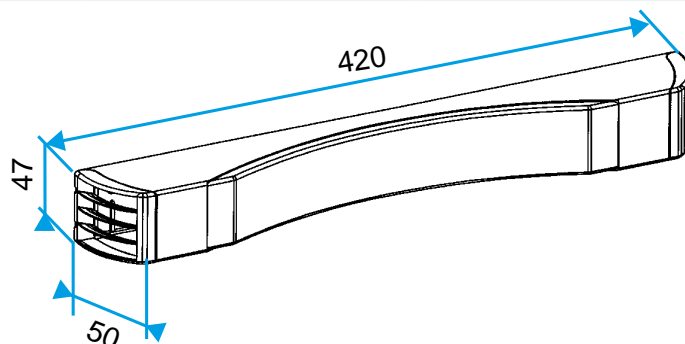

Reference arguments

- Double slot: 2 x (172 x 12) mm.
- Slot located at top or bottom of air inlet.

Main characteristics

- acoustic self-balanced air inlet,
- installed on double-slot mortise 2 x (172 x 12) mm.

Accessories

Désignations	References
Woodwork cover - White	11011988
Acoustic cover for EHL, EA and EHB2 - White	11011972
Anti-insect acoustic cover for EHL, EA and EHB2 - White	11011426
Louvre cover - White	11011237
APP rain hood cover woodwork - White	11011901
Long adapter flange - White	11011413

General data

References	Colour
11011508	Lagoon blue

11011508 ELLIA 30 m³/h - White

Dimensional data

References	H (mm)	w (mm)	L (mm)	Slot (mm)
11011508	47	50	420	2 x (172 x 12)

Entraxe : 370 mm

Airflow data

References	Airflow (m ³ /h)
11011508	30