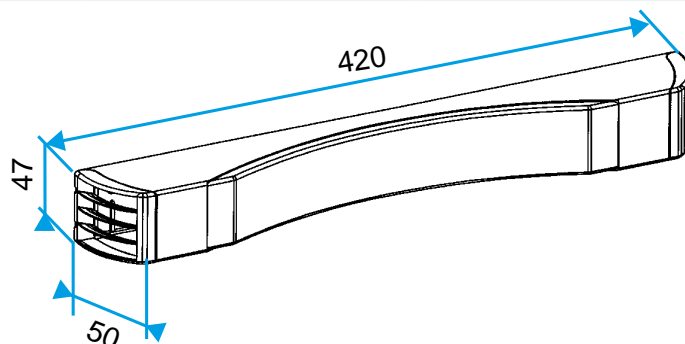

Reference arguments

- Double slot: 2 x (172 x 12) mm.
- Slot located at top or bottom of air inlet.

Main characteristics

- acoustic self-balanced air inlet,
- installed on double-slot mortise 2 x (172 x 12) mm.

General data

References	Colour
11011552	Lagoon blue

11011552 ELLIA kit 22 m³/h - 37 dB - White

Dimensional data

References	H (mm)	w (mm)	L (mm)	Slot (mm)
11011552	47	50	420	2 x (172 x 12)

Entraxe : 370 mm

Airflow data