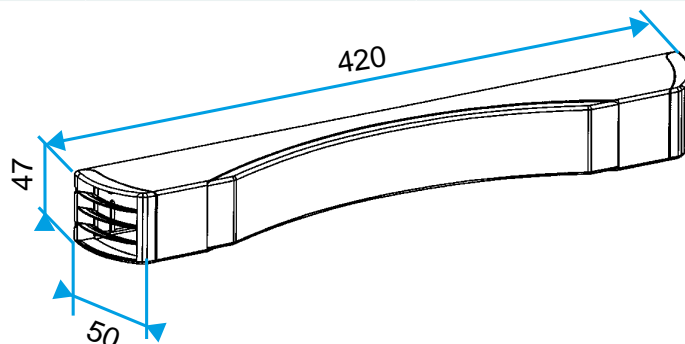

Reference arguments

- Double slot: 2 x (172 x 12) mm.
- Slot located at top or bottom of air inlet.

Main characteristics

- acoustic self-balanced air inlet,
- installed on double-slot mortise 2 x (172 x 12) mm.

General data

References	Colour
11011551	Lagoon blue

11011551 ELLIA kit 30 m³/h - 41 dB - White

Dimensional data

References	H (mm)	w (mm)	L (mm)	Slot (mm)
11011551	47	50	420	2 x (172 x 12)

Entraxe : 370 mm

Airflow data