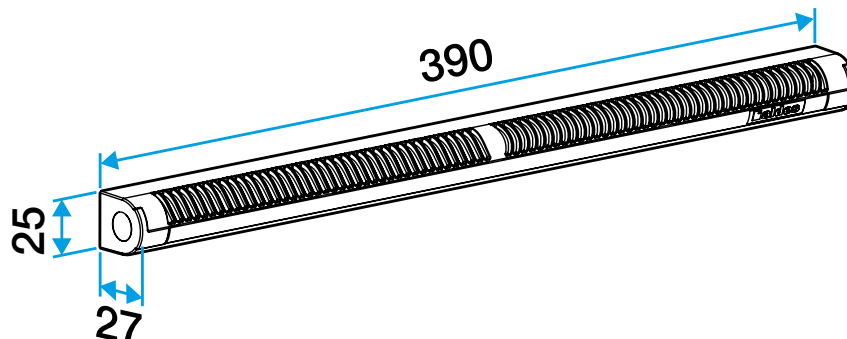

Reference arguments

Application:

- Double slot: 2 x (172 x 12) mm or single slot (250 x 15) mm or (250 x 12) mm.
- Installed on joinery.

Description:

- Single product reference for 3 airflow settings.
- Vanes provide anti-insect protection.
- No visible screw attachment.

11011511 EMMA 22/30/45 m³/h - Aluminium

Main characteristics

- self-balanced air inlet,
- for installation on joinery,
- exists in different colours.

Accessories

Désignations	References
Louvre cover - White	11011237
Standard cover - Light Oak	11011274
Woodwork cover - Anthracite	11011424
Woodwork cover - Ivory	11011699
Woodwork cover - Aluminium	11011753
Woodwork cover - Black	11011813
Woodwork cover - Brown	11011814
Woodwork cover - Oak	11011815
Woodwork cover - White	11011988
Acoustic cover for EHL, EA and EHB2 - White	11011972
Acoustic cover for EHL, EA and EHB2 - Aluminium	11011755
Acoustic cover for EHL, EA and EHB2 - Light Oak	11011271
Acoustic cover for EHL, EA and EHB2 - Brown	11011260
Acoustic cover for EHL, EA and EHB2 - Oak	11011261
Acoustic cover for EHL, EA and EHB2 - Black	11011262
Acoustic cover for EHL, EA and EHB2 - Ivory	11011263
Acoustic cover for EHL, EA and EHB2 - Anthracite	11011425
Anti-insect acoustic cover for EHL, EA and EHB2 - White	11011426
APP rain hood cover woodwork - White	11011901
Long adapter flange - White	11011413
Long adapter flange - Oak	11011414
Long adapter flange - Brown	11011415
Long adapter flange - Aluminium	11011417
Long adapter flange - Light Oak	11011418
Long adapter flange - Ivory	11011419
Long adapter flange - Black	11011416

General data

References	Colour
11011511	Aluminium with mosquito mesh

Dimensional data

References	H (mm)	w (mm)	L (mm)	Slot (mm)
11011511	25	27	390	2 x (172 x 12);(250 x 15);(250 x 12)

Entraxe : 370 mm

Airflow data