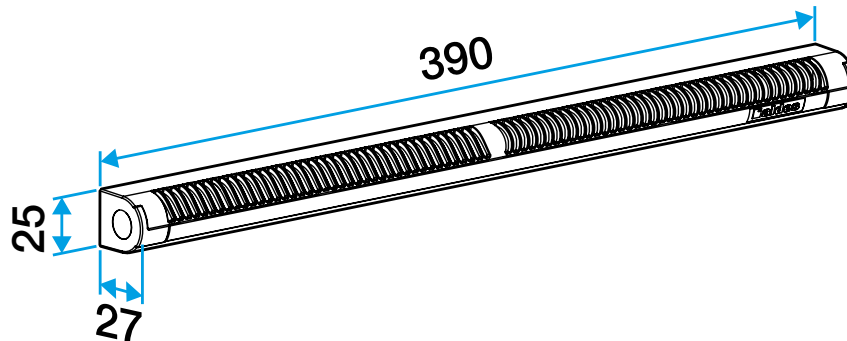

Main characteristics

- self-balanced air inlet,
- for installation on joinery,
- exists in different colours.

Accessories

Désignations	References
Louvre cover - White	11011237
Standard cover - Light Oak	11011274
Woodwork cover - Anthracite	11011424
Woodwork cover - Ivory	11011699
Woodwork cover - Aluminium	11011753
Woodwork cover - Black	11011813
Woodwork cover - Brown	11011814
Woodwork cover - Oak	11011815
Woodwork cover - White	11011988
Acoustic cover for EHL, EA and EHB2 - White	11011972
Acoustic cover for EHL, EA and EHB2 - Aluminium	11011755
Acoustic cover for EHL, EA and EHB2 - Light Oak	11011271
Acoustic cover for EHL, EA and EHB2 - Brown	11011260
Acoustic cover for EHL, EA and EHB2 - Oak	11011261
Acoustic cover for EHL, EA and EHB2 - Black	11011262
Acoustic cover for EHL, EA and EHB2 - Ivory	11011263
Acoustic cover for EHL, EA and EHB2 - Anthracite	11011425
Anti-insect acoustic cover for EHL, EA and EHB2 - White	11011426
APP rain hood cover woodwork - White	11011901
Long adapter flange - White	11011413
Long adapter flange - Oak	11011414
Long adapter flange - Brown	11011415
Long adapter flange - Aluminium	11011417
Long adapter flange - Light Oak	11011418
Long adapter flange - Ivory	11011419
Long adapter flange - Black	11011416

General data

References	Colour
11011512	Wenge

Dimensional data

References	H (mm)	w (mm)	L (mm)	Slot (mm)
11011512	25	27	390	2 x (172 x 12);(250 x 15);(250 x 12)

Entraxe : 370 mm

Airflow data

References	Airflow (m³/h)
11011512	22/30/45