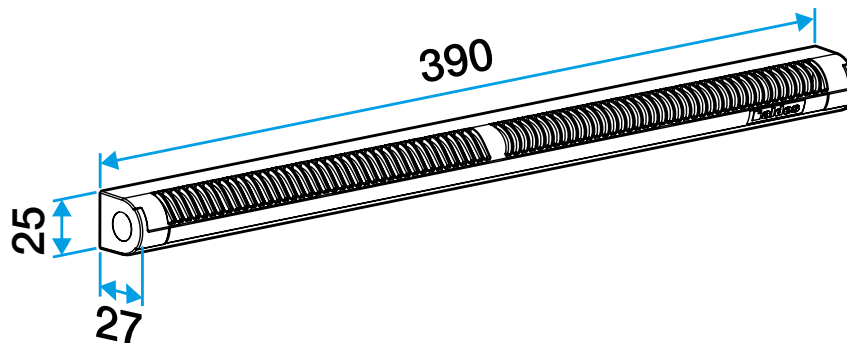

Reference arguments

Application:

- Double slot: 2 x (172 x 12) mm or single slot (250 x 15) mm or (250 x 12) mm.
- Installed on joinery.

Description:

- Single product reference for 3 airflow settings.
- Vanes provide anti-insect protection.
- No visible screw attachment.

11011513 EMMA 22/30/45 m3/h - Brown

Main characteristics

- self-balanced air inlet,
- for installation on joinery,
- exists in different colours.

Accessories

Désignations	References
Louvre cover - White	11011237
Standard cover - Light Oak	11011274
Woodwork cover - Anthracite	11011424
Woodwork cover - Ivory	11011699
Woodwork cover - Aluminium	11011753
Woodwork cover - Black	11011813
Woodwork cover - Brown	11011814
Woodwork cover - Oak	11011815
Woodwork cover - White	11011988
Acoustic cover for EHL, EA and EHB2 - White	11011972
Acoustic cover for EHL, EA and EHB2 - Aluminium	11011755
Acoustic cover for EHL, EA and EHB2 - Light Oak	11011271
Acoustic cover for EHL, EA and EHB2 - Brown	11011260
Acoustic cover for EHL, EA and EHB2 - Oak	11011261
Acoustic cover for EHL, EA and EHB2 - Black	11011262
Acoustic cover for EHL, EA and EHB2 - Ivory	11011263
Acoustic cover for EHL, EA and EHB2 - Anthracite	11011425
Anti-insect acoustic cover for EHL, EA and EHB2 - White	11011426
APP rain hood cover woodwork - White	11011901
Long adapter flange - White	11011413
Long adapter flange - Oak	11011414
Long adapter flange - Brown	11011415
Long adapter flange - Aluminium	11011417
Long adapter flange - Light Oak	11011418
Long adapter flange - Ivory	11011419
Long adapter flange - Black	11011416

General data

References	Colour
11011513	Brown

Dimensional data

References	H (mm)	w (mm)	L (mm)	Slot (mm)
11011513	25	27	390	2 x (172 x 12);(250 x 15);(250 x 12)

Entraxe : 370 mm

Airflow data

References	Airflow (m³/h)
11011513	22/30/45